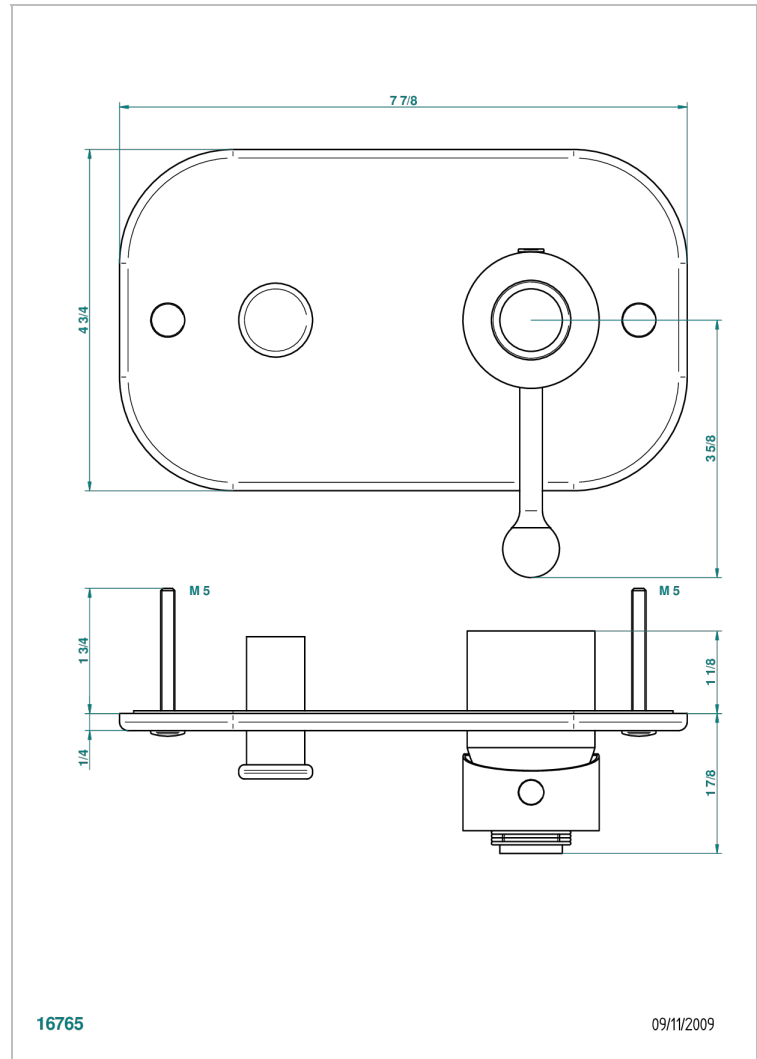

DIPLOMATE ROYALE

U4D-6550B

Trim only for wall shower mixer with diverter

THG[®]
PARIS

16765

09/11/2009

CHARACTERISTIC

- Diplome Royale
- Trim only for wall shower mixer with diverter