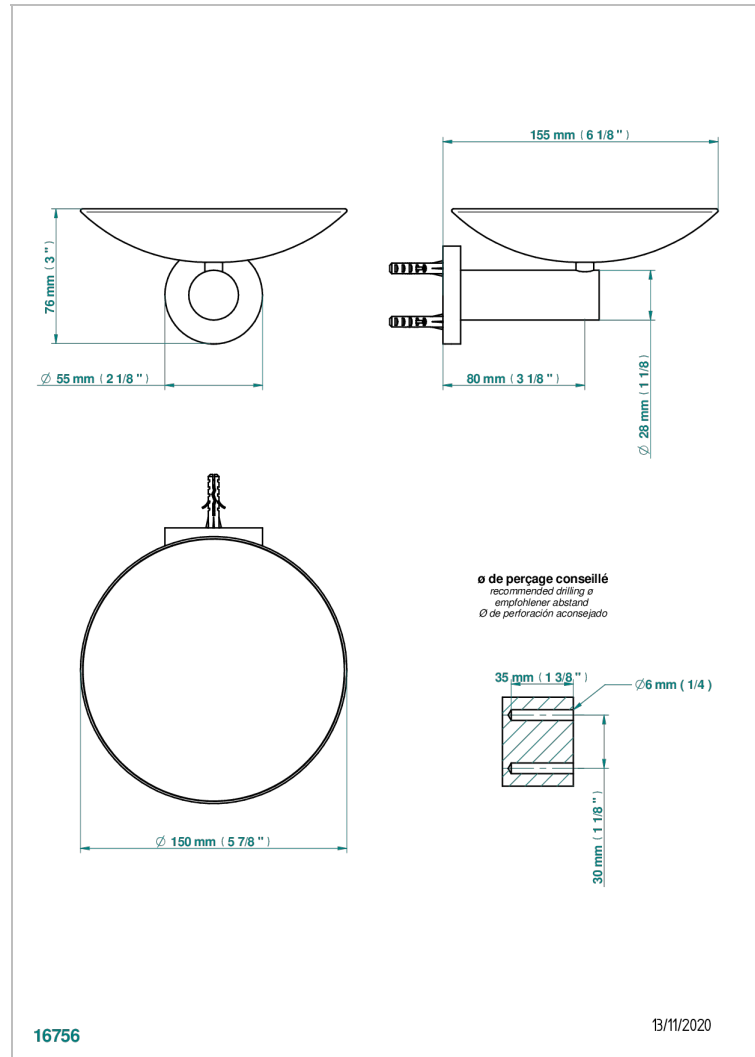

ZOOM.12

U4L-546GM

Soap dish, wall mounted, 6" diameter

CHARACTERISTIC

- Zoom.12
- Soap dish, wall mounted, 6" diameter

AVAILABLE FINITIONS

Black ceram - D30
Blush PVD - H62
Brass color PVD - H49
Brown bronze color PVD - F33
Chrome polished - A02
Gold color PVD - H52