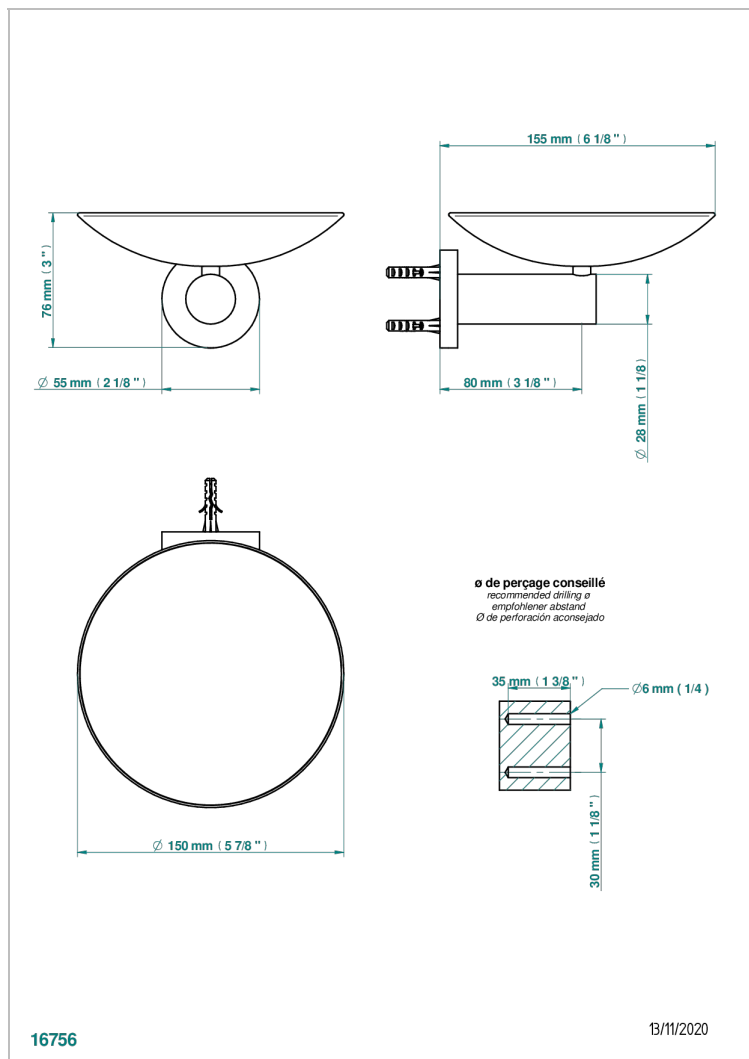

ZOOM.7

U4K-546GM

Soap dish, wall mounted, 6" diameter

THG[®]
PARIS

CHARACTERISTIC

- Zoom.7
- Soap dish, wall mounted, 6" diameter

AVAILABLE FINITIONS

Black ceram - D30
Blush PVD - H62
Brass color PVD - H49
Brown bronze color PVD - F33
Chrome polished - A02
Gold color PVD - H52