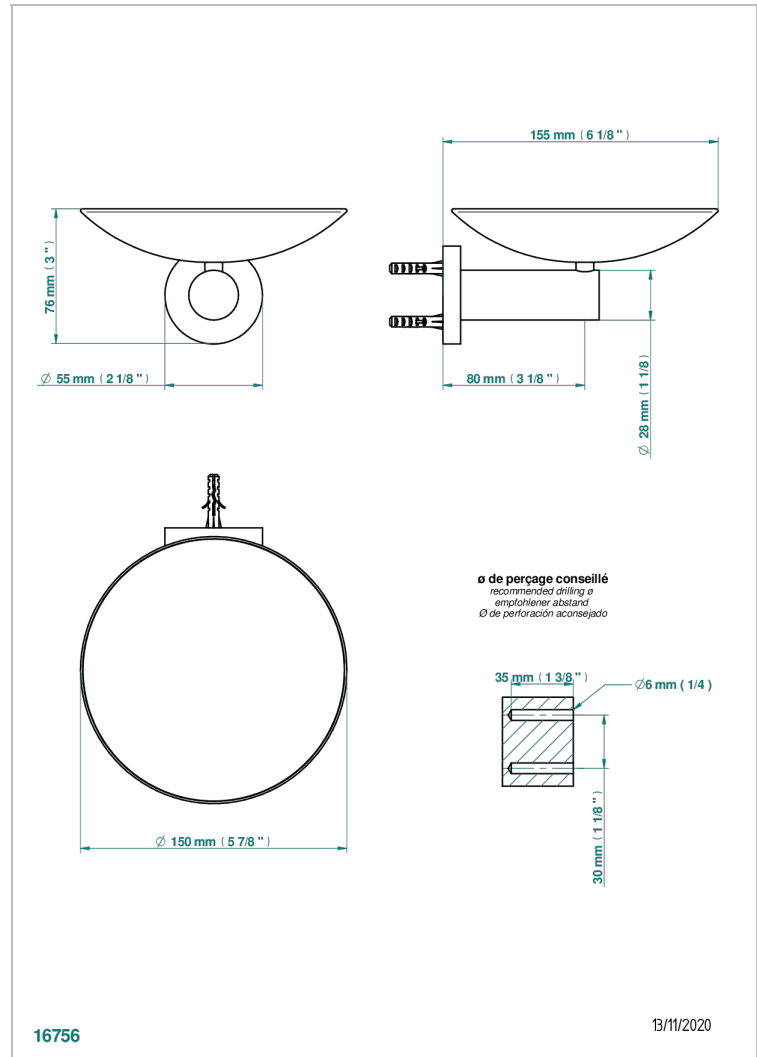

# ZOOM.5

U4J-546GM

Soap dish, wall mounted, 6" diameter

## CHARACTERISTIC

- Zoom.5
- Soap dish, wall mounted, 6" diameter