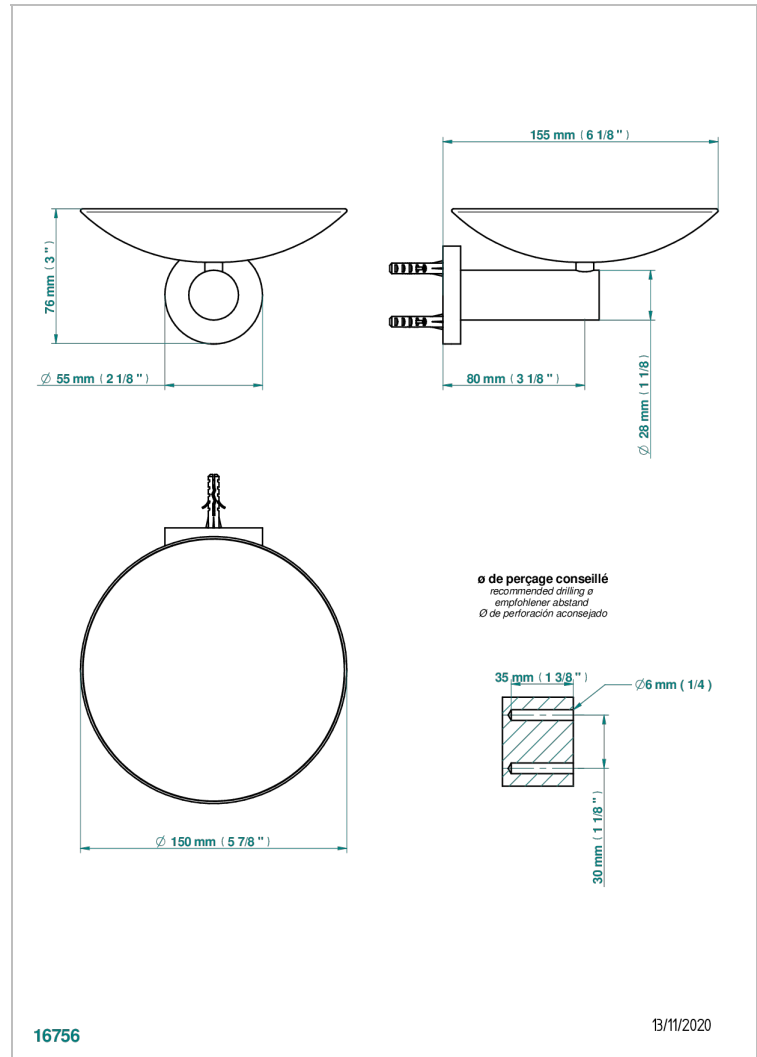

# LE 11 WITH LEVER HANDLES

U2B-546GM

Soap dish, wall mounted, 6" diameter

THG<sup>®</sup>  
PARIS

## CHARACTERISTIC

- Le 11 with lever handles
- Soap dish, wall mounted, 6" diameter