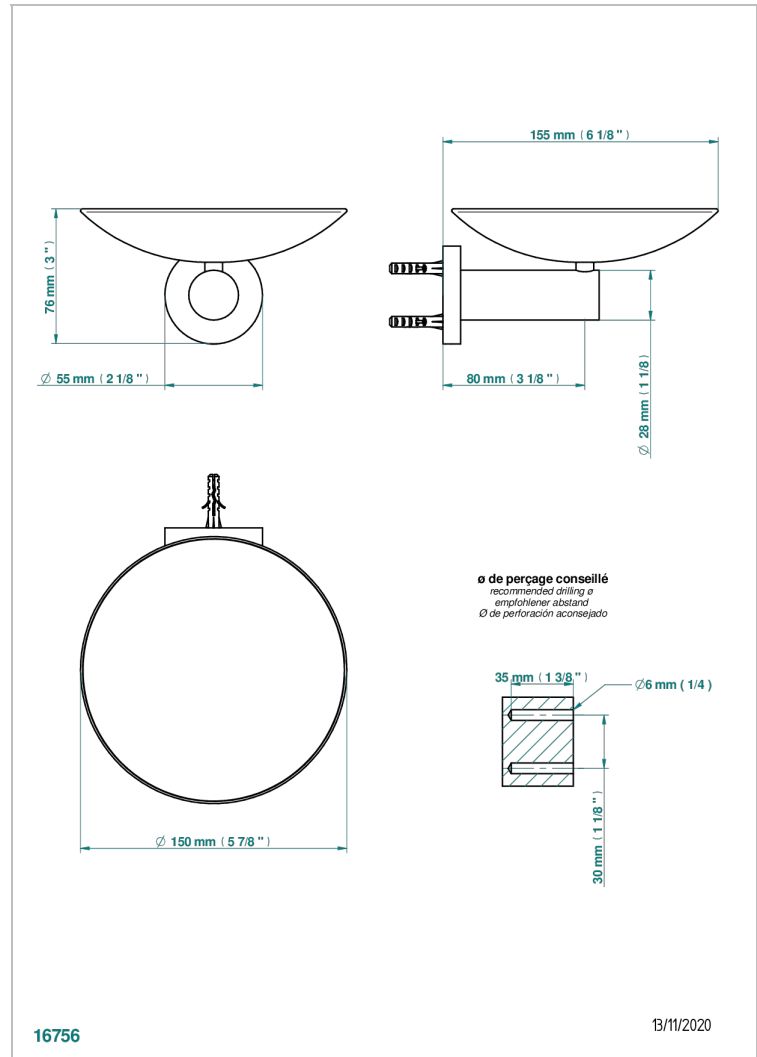

# LE 11

U2A-546GM

Soap dish, wall mounted, 6" diameter

## CHARACTERISTIC

- Le 11
- Soap dish, wall mounted, 6" diameter