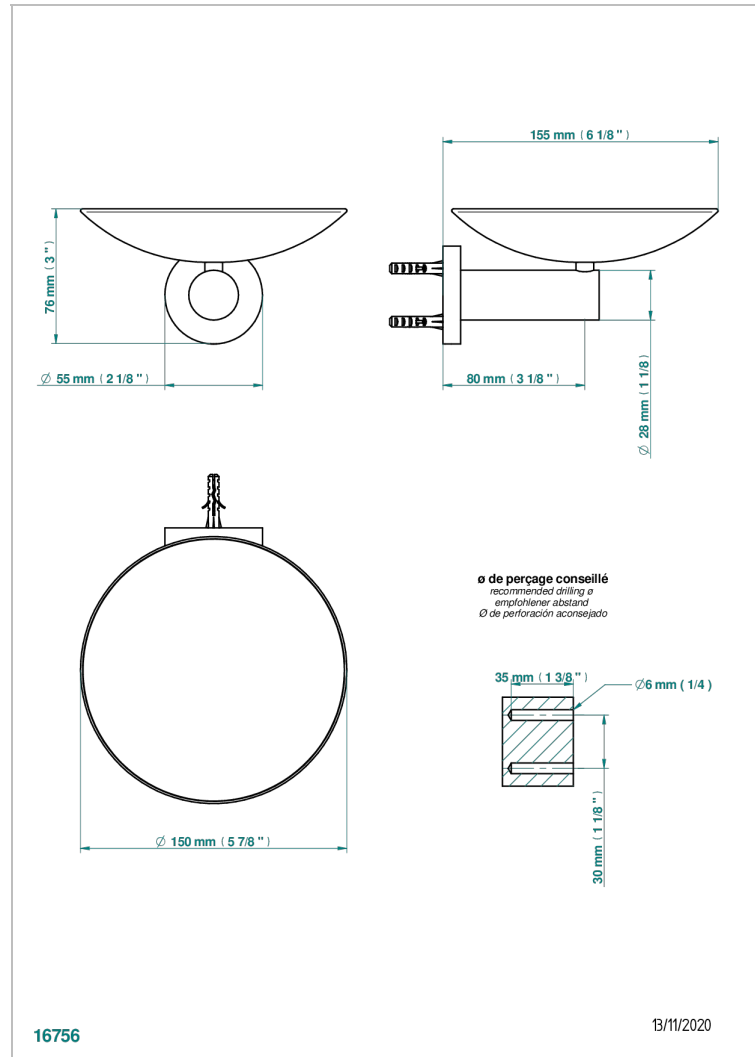

BONDI WITH LEVER HANDLES

G7G-546GM

Soap dish, wall mounted, 6" diameter

THG[®]
PARIS

CHARACTERISTIC

- Bondi with lever handles
- Soap dish, wall mounted, 6" diameter

AVAILABLE FINITIONS

Black ceram - D30
Blush PVD - H62
Brass color PVD - H49
Brown bronze color PVD - F33
Chrome polished - A02
Chrome polished / gold polished - G02