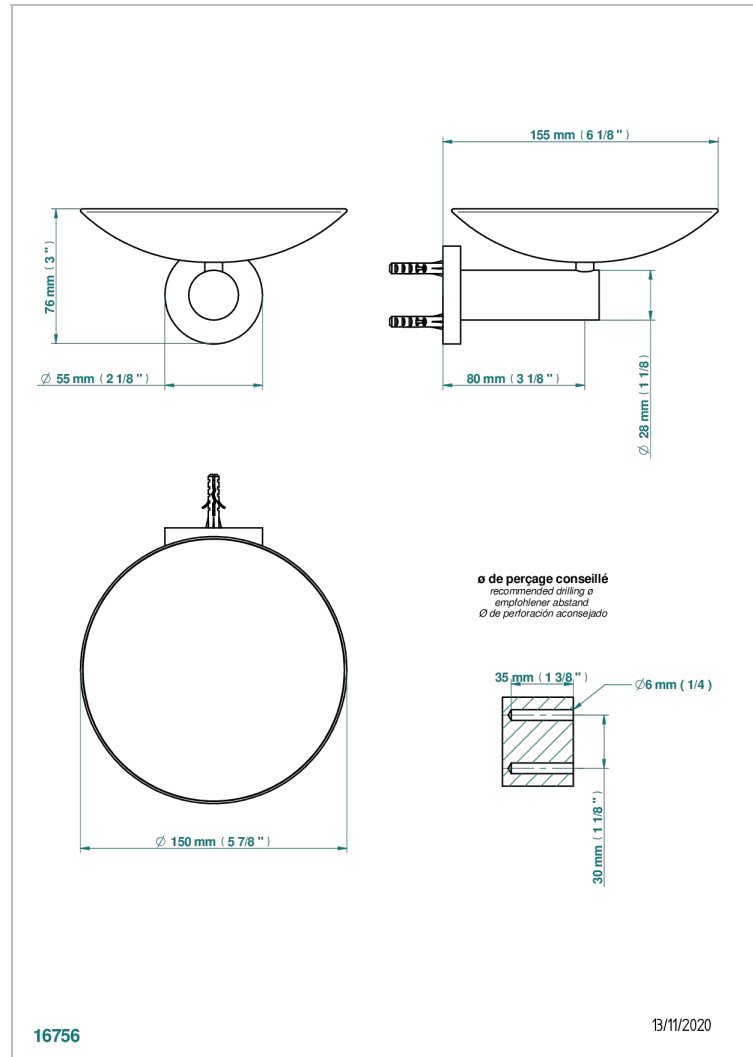

COLLECTION "O"

G4P-546GM

Soap dish, wall mounted, 6" diameter

THG[®]
PARIS

CHARACTERISTIC

- Collection "O"
- Soap dish, wall mounted, 6" diameter

AVAILABLE FINITIONS

Black ceram - D30
Blush PVD - H62
Brass color PVD - H49
Brown bronze color PVD - F33
Chrome polished - A02
Chrome polished / gold polished - G02