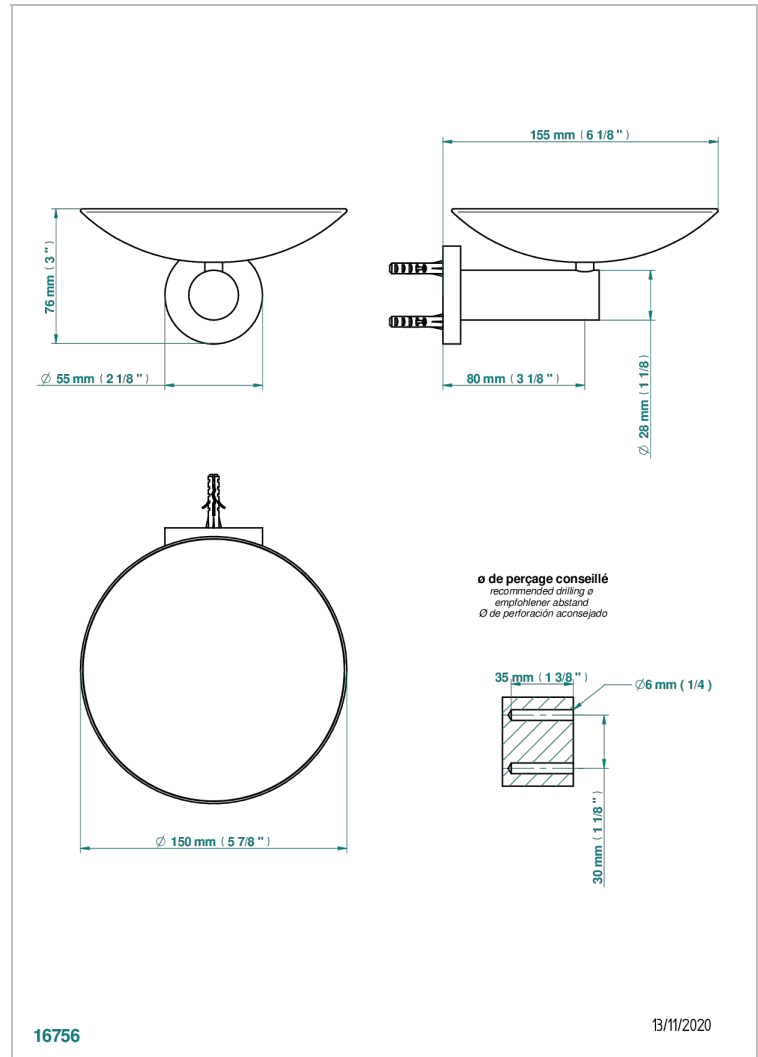

# BAMBOU CLEAR CRYSTAL

A35-546GM

Soap dish, wall mounted, 6" diameter

THG<sup>®</sup>  
PARIS

## CHARACTERISTIC

- BamboU Clear crystal
- Soap dish, wall mounted, 6" diameter