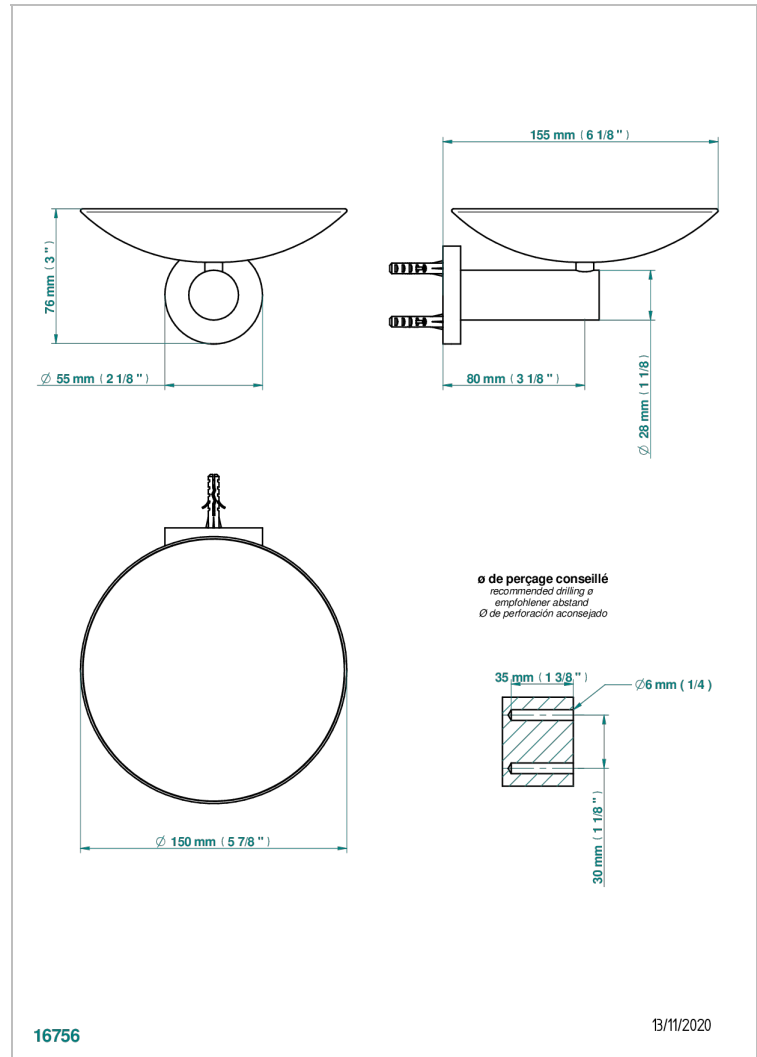

BAMBOU AMBER CRYSTAL

A34-546GM

Soap dish, wall mounted, 6" diameter

THG[®]
PARIS

CHARACTERISTIC

- BamboU Amber crystal
- Soap dish, wall mounted, 6" diameter

AVAILABLE FINITIONS

Black ceram - D30
Blush PVD - H62
Brass color PVD - H49
Brown bronze color PVD - F33
Chrome polished - A02
Chrome polished / gold polished - G02