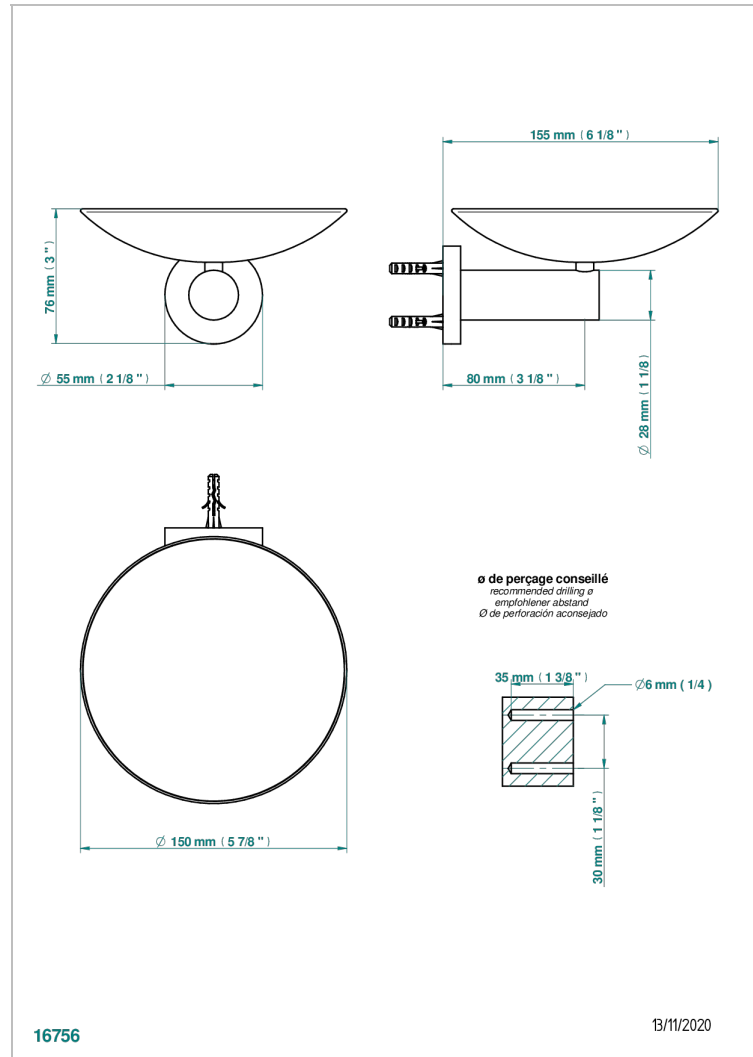

BAMBOU BLACK CRYSTAL

A33-546GM

Soap dish, wall mounted, 6" diameter

THG[®]
PARIS

CHARACTERISTIC

- Bambou Black crystal
- Soap dish, wall mounted, 6" diameter

AVAILABLE FINITIONS

Black ceram - D30
Blush PVD - H62
Brass color PVD - H49
Brown bronze color PVD - F33
Chrome polished - A02
Chrome polished / gold polished - G02