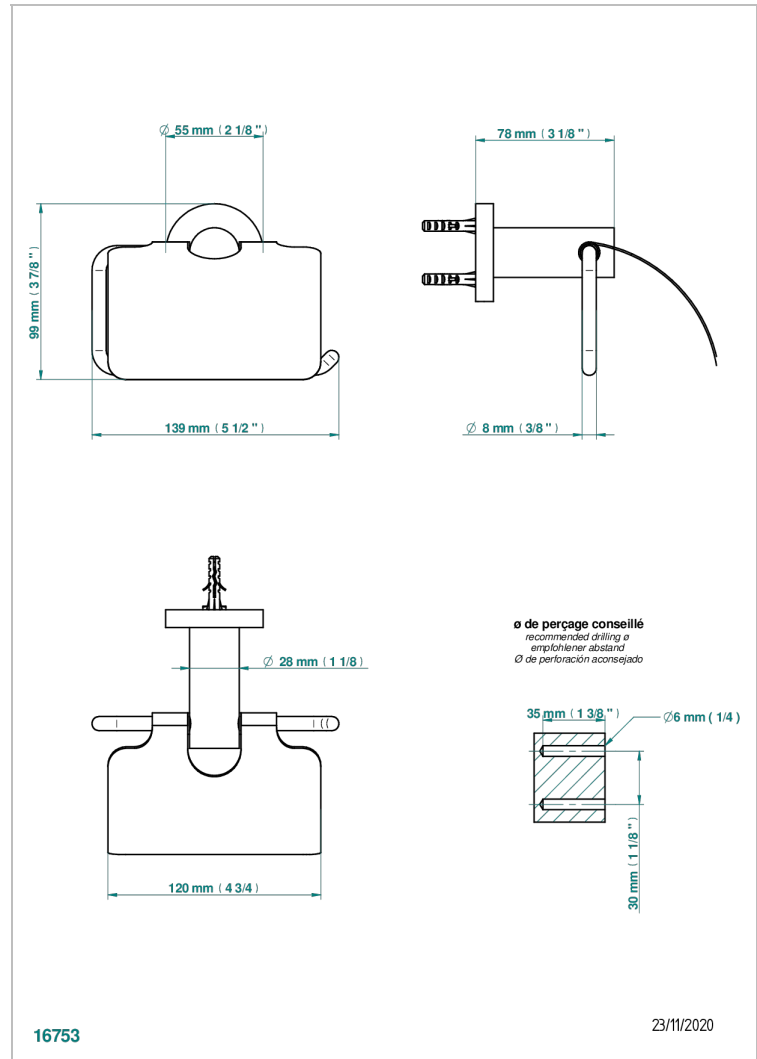

ZOOM.12

U4L-538AC

Toilet paper holder, single mount with cover

CHARACTERISTIC

- Zoom.12
- Toilet paper holder, single mount with cover

AVAILABLE FINITIONS

Black ceram - D30
Blush PVD - H62
Brass color PVD - H49
Brown bronze color PVD - F33
Chrome polished - A02
Gold color PVD - H52