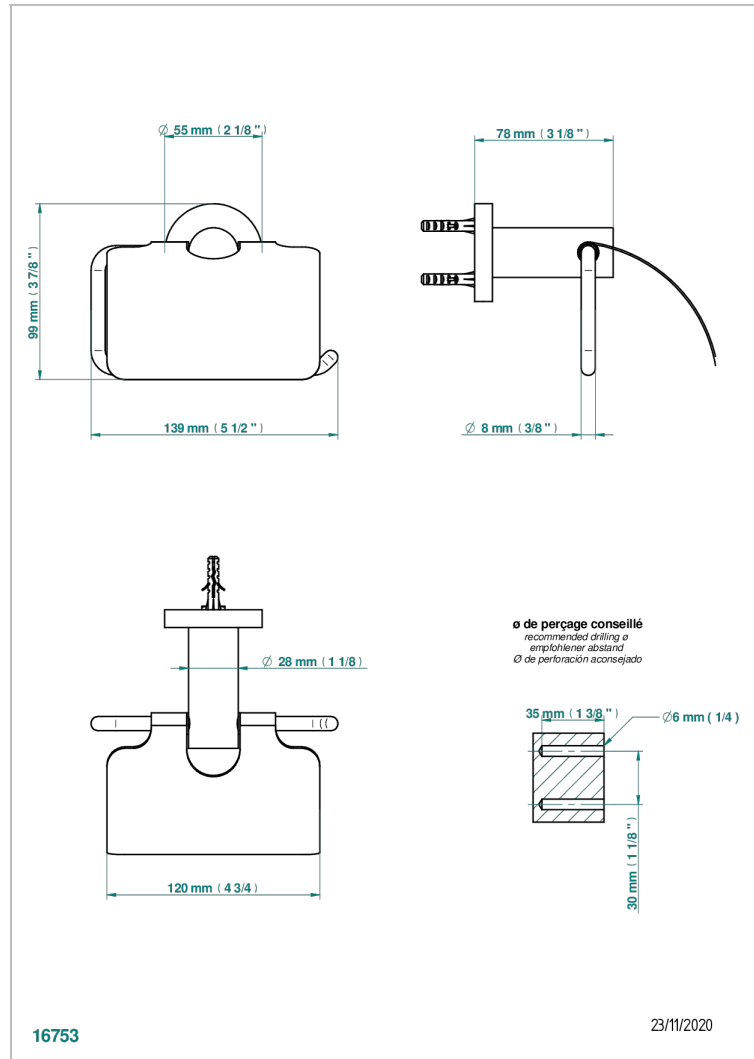

BONDI WITH LEVER HANDLES

G7G-538AC

Toilet paper holder, single mount with cover

CHARACTERISTIC

- Bondi with lever handles
- Toilet paper holder, single mount with cover

AVAILABLE FINITIONS

Black ceram - D30
Blush PVD - H62
Brass color PVD - H49
Brown bronze color PVD - F33
Chrome polished - A02
Chrome polished / gold polished - G02