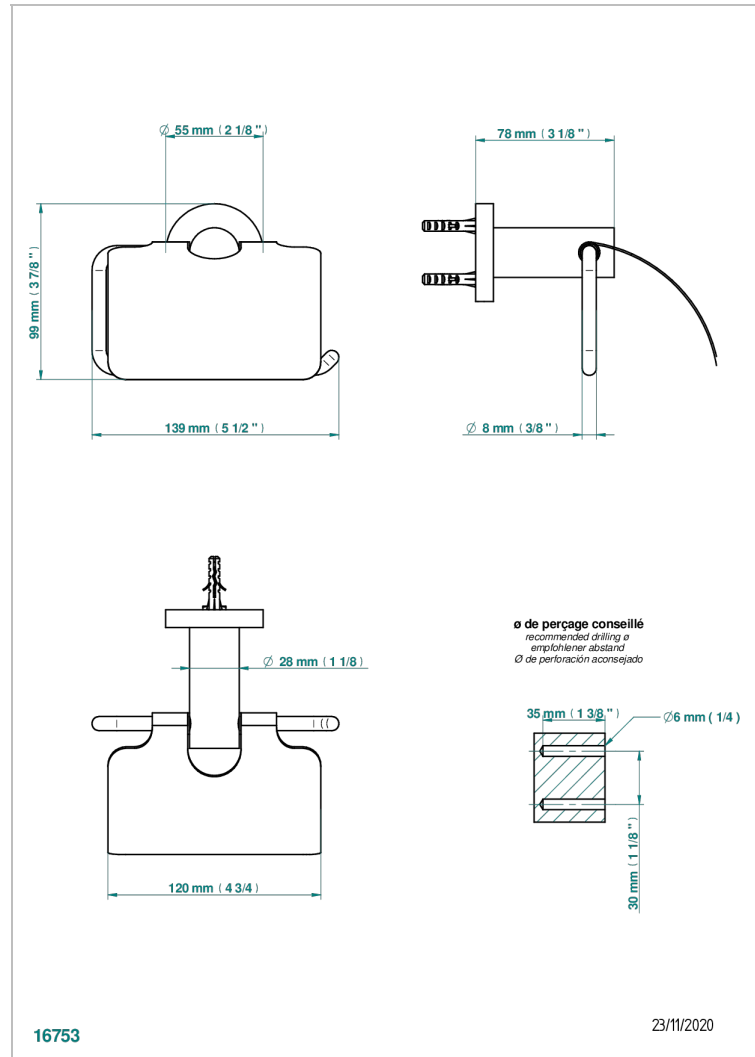

COLLECTION "O"

G4P-538AC

Toilet paper holder, single mount with cover

CHARACTERISTIC

- Collection "O"
- Toilet paper holder, single mount with cover

AVAILABLE FINITIONS

Black ceram - D30
Blush PVD - H62
Brass color PVD - H49
Brown bronze color PVD - F33
Chrome polished - A02
Chrome polished / gold polished - G02