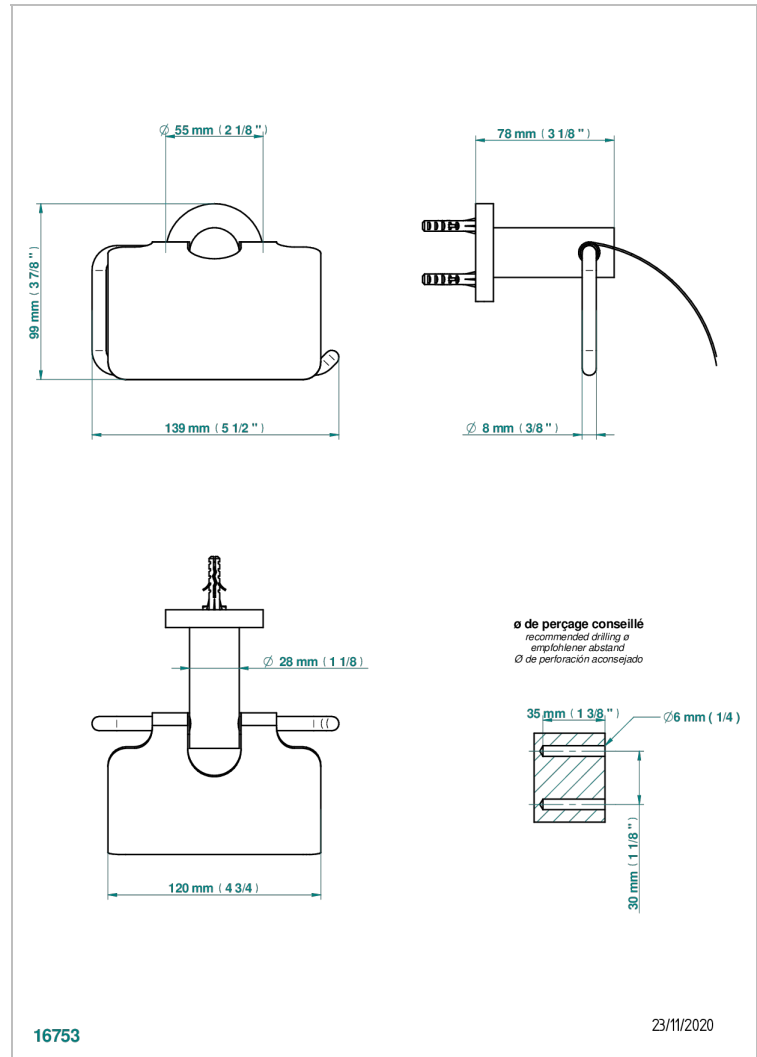

# BAMBOU CLEAR CRYSTAL

A35-538AC

Toilet paper holder, single mount with cover

## CHARACTERISTIC

- Bambo Clear crystal
- Toilet paper holder, single mount with cover