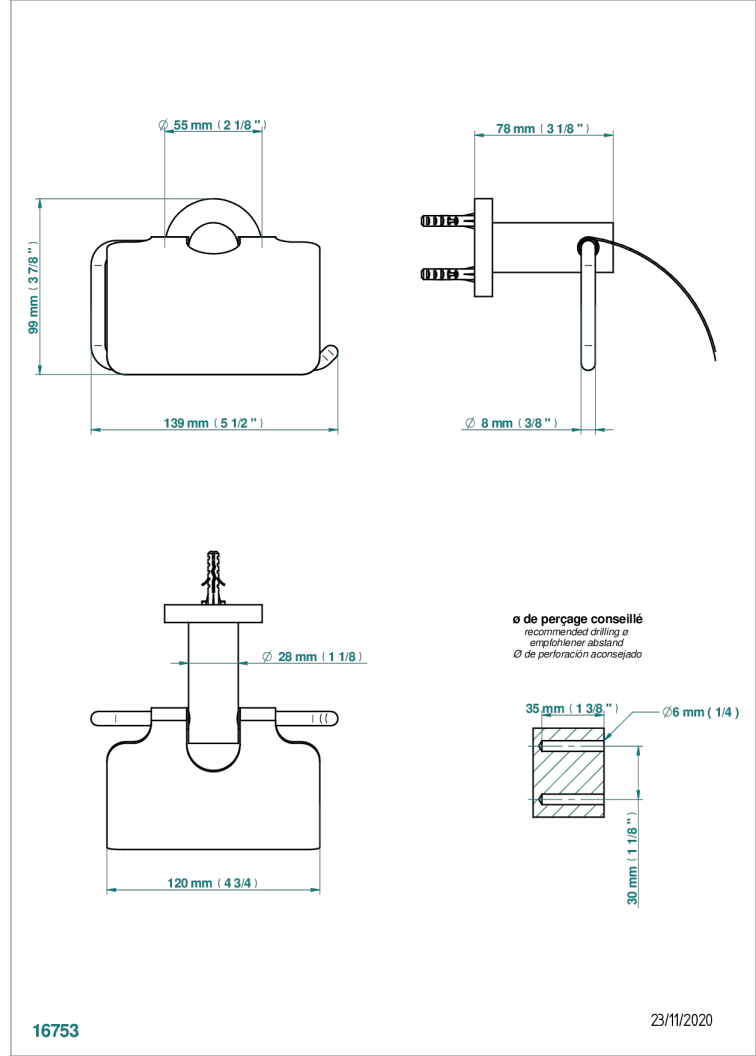

# BAMBOU AMBER CRYSTAL

A34-538AC

Toilet paper holder, single mount with cover

THG<sup>®</sup>  
PARIS

## CHARACTERISTIC

- BamboU Amber crystal
- Toilet paper holder, single mount with cover