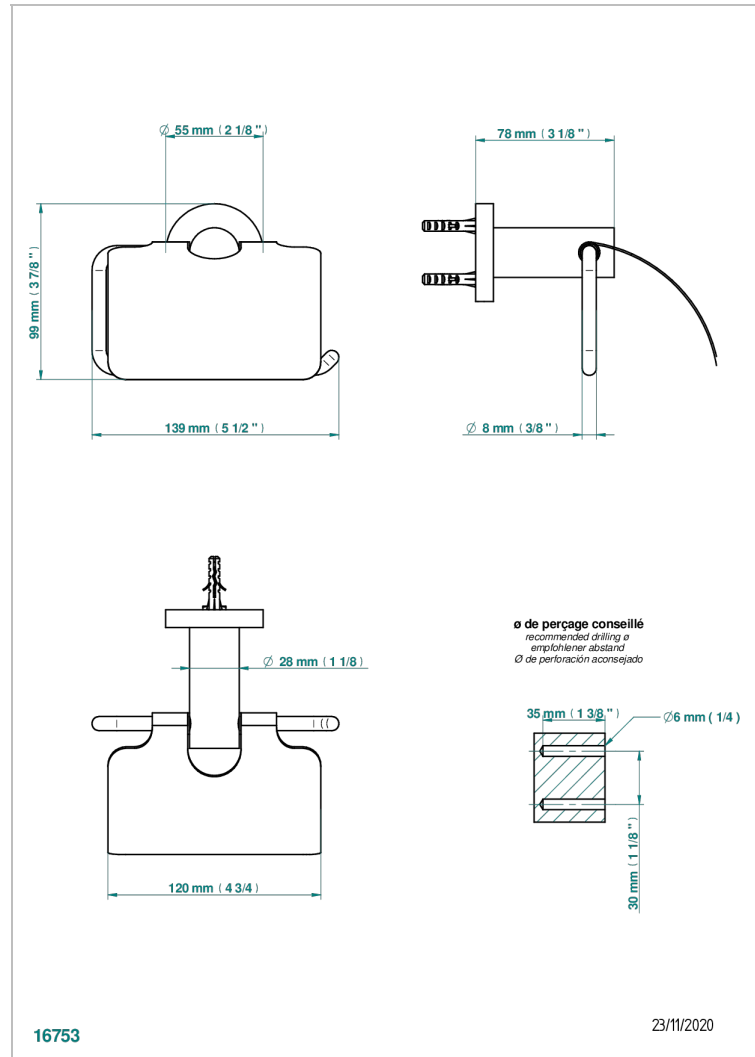

# BAMBOU BLACK CRYSTAL

A33-538AC

Toilet paper holder, single mount with cover

## CHARACTERISTIC

- Bambou Black crystal
- Toilet paper holder, single mount with cover