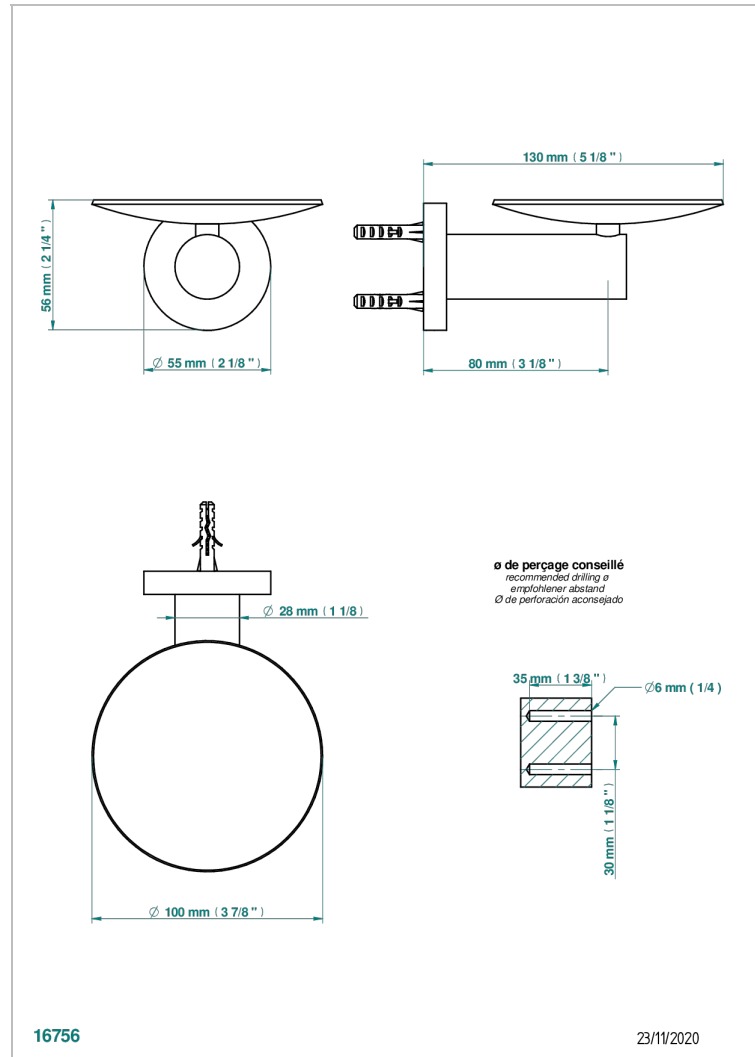

ZOOM.5

U4J-546

Soap dish, wall mounted, 4" diameter

CHARACTERISTIC

- Zoom.5
- Soap dish, wall mounted, 4" diameter

AVAILABLE FINITIONS

Black ceram - D30
Blush PVD - H62
Brass color PVD - H49
Brown bronze color PVD - F33
Chrome polished - A02
Gold color PVD - H52