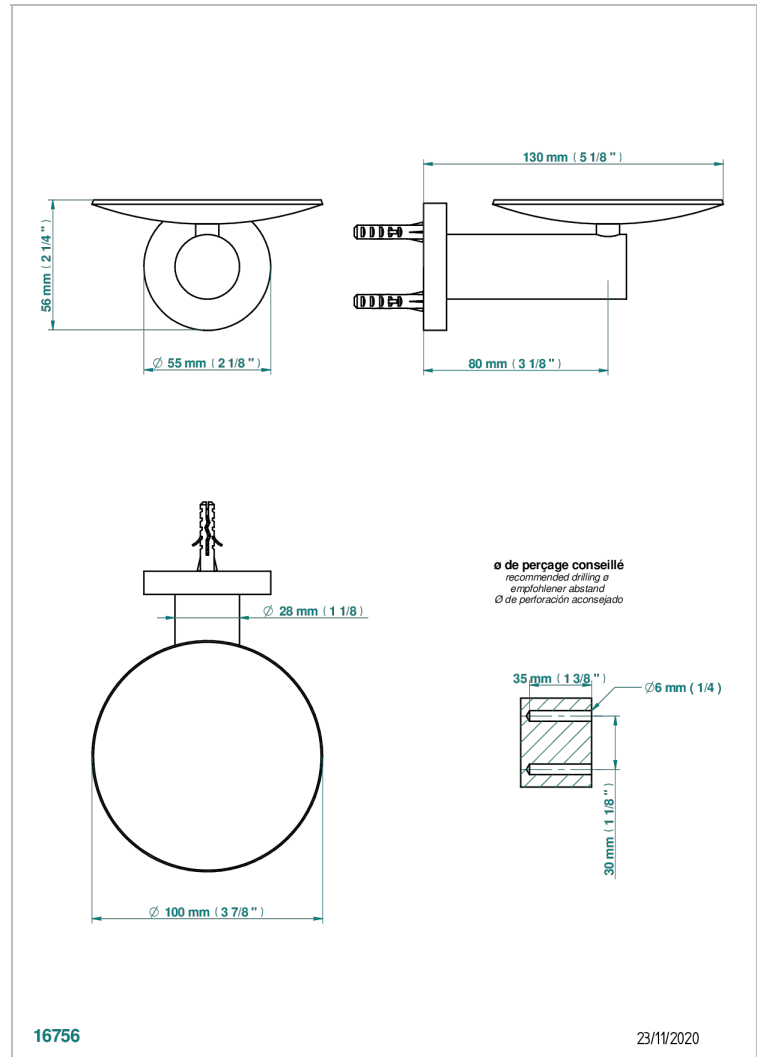

LE 11 WITH LEVER HANDLES

U2B-546

Soap dish, wall mounted, 4" diameter

CHARACTERISTIC

- Le 11 with lever handles
- Soap dish, wall mounted, 4" diameter

AVAILABLE FINITIONS

Black ceram - D30
Blush PVD - H62
Brass color PVD - H49
Brown bronze color PVD - F33
Chrome polished - A02
Chrome polished / gold polished - G02