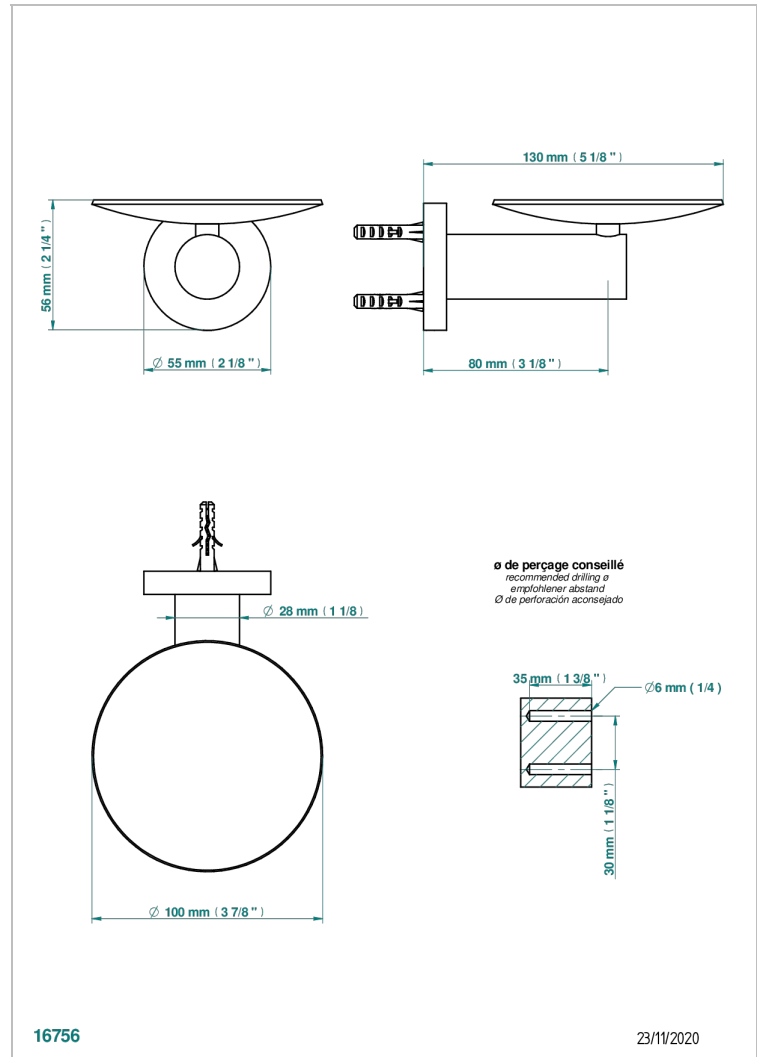

COLLECTION "O"

G4P-546

Soap dish, wall mounted, 4" diameter

THG[®]
PARIS

CHARACTERISTIC

- Collection "O"
- Soap dish, wall mounted, 4" diameter

AVAILABLE FINITIONS

Black ceram - D30
Blush PVD - H62
Brass color PVD - H49
Brown bronze color PVD - F33
Chrome polished - A02
Chrome polished / gold polished - G02