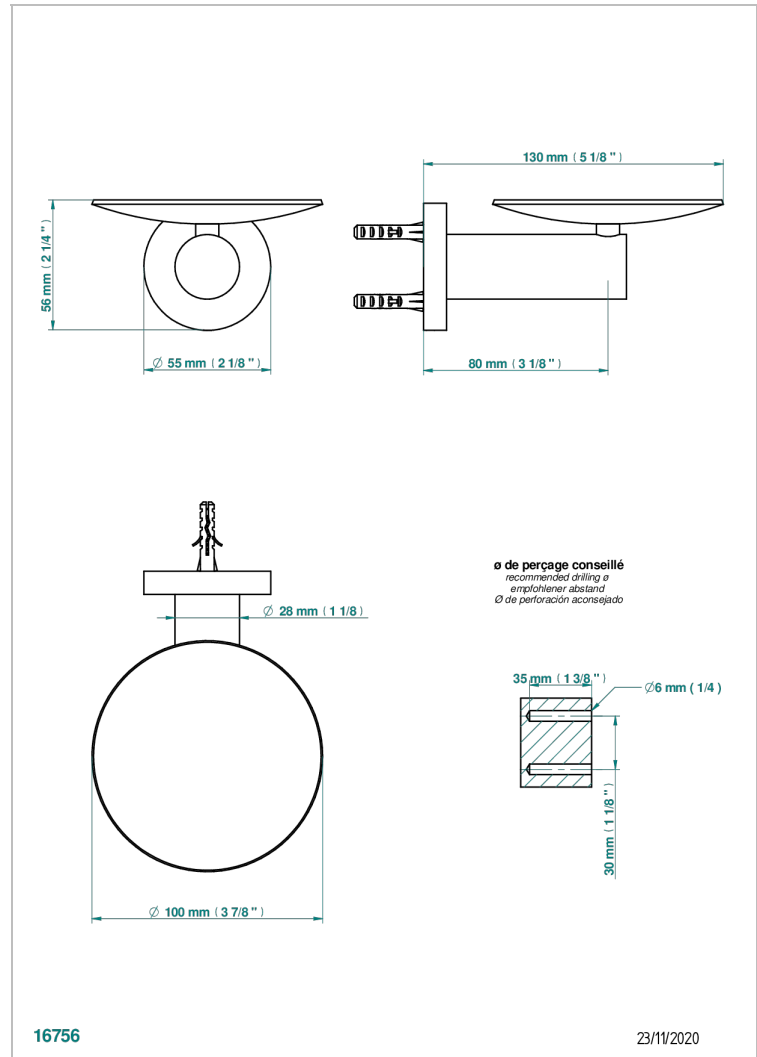

COLLECTION "O"

G4P-546

Wall mounted soap dish, \varnothing 100 mm

THG[®]
PARIS

16756

23/11/2020

CHARACTERISTIC

- Collection "O"
- Wall mounted soap dish, \varnothing 100 mm