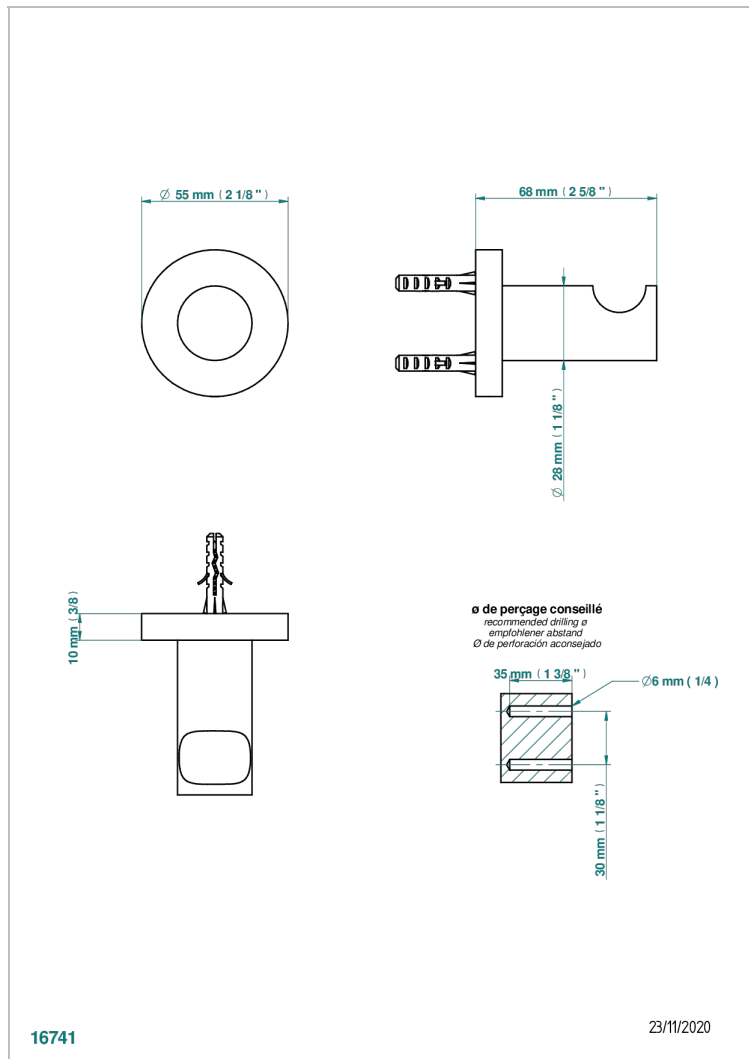

SYSTEM SMOOTH METAL WITH LEVER HANDLES

G9B-517

Robe hook

CHARACTERISTIC

- System Smooth Metal with lever handles
- Robe hook

AVAILABLE FINITIONS

Black ceram - D30
Blush PVD - H62
Brass color PVD - H49
Brown bronze color PVD - F33
Chrome polished - A02
Copper antique matt, coated - H07