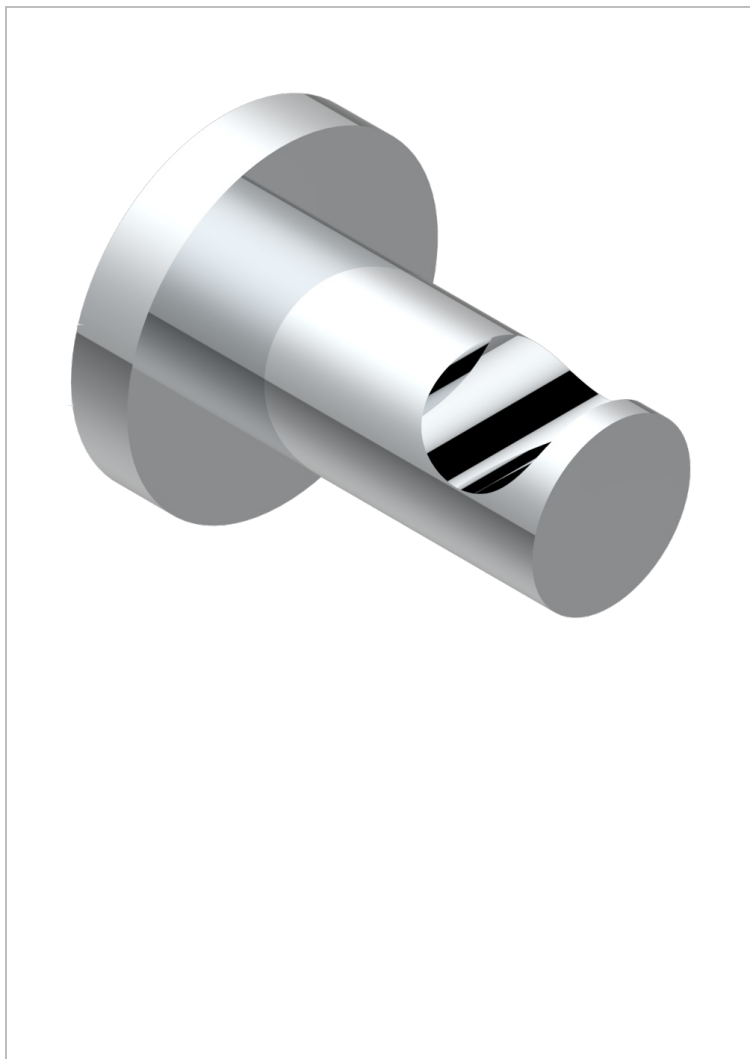

SYSTEM SMOOTH METAL WITH LEVER HANDLES

G9B-517

Robe hook

CHARACTERISTIC

- System Smooth Metal with lever handles
- Robe hook

AVAILABLE FINITIONS

Black ceram - D30
Blush PVD - H62
Brass color PVD - H49
Brown bronze color PVD - F33
Chrome polished - A02
Copper antique matt, coated - H07

Gold color PVD - H52
Gold mat - F07
Gold polished - F01
Graphite PVD - H64
Light coated bronze - D01
Matt Umber PVD - H67

Matt blush PVD - H60
Matt brass color PVD - H50
Matt brown bronze color PVD - F34
Matt chrome (American satin) - C02
Matt gold color PVD - H53
Matt graphite PVD - H65

Matt nickel (American satin) - C01
Matt nickel color PVD - H56
Nickel antique / Sovereign - H28
Nickel color PVD - H55
Nickel polished - B01
Polished chrome with gold inlay - GA1

Soft gold - F30
Soft matt gold - F31
Umber PVD - H66