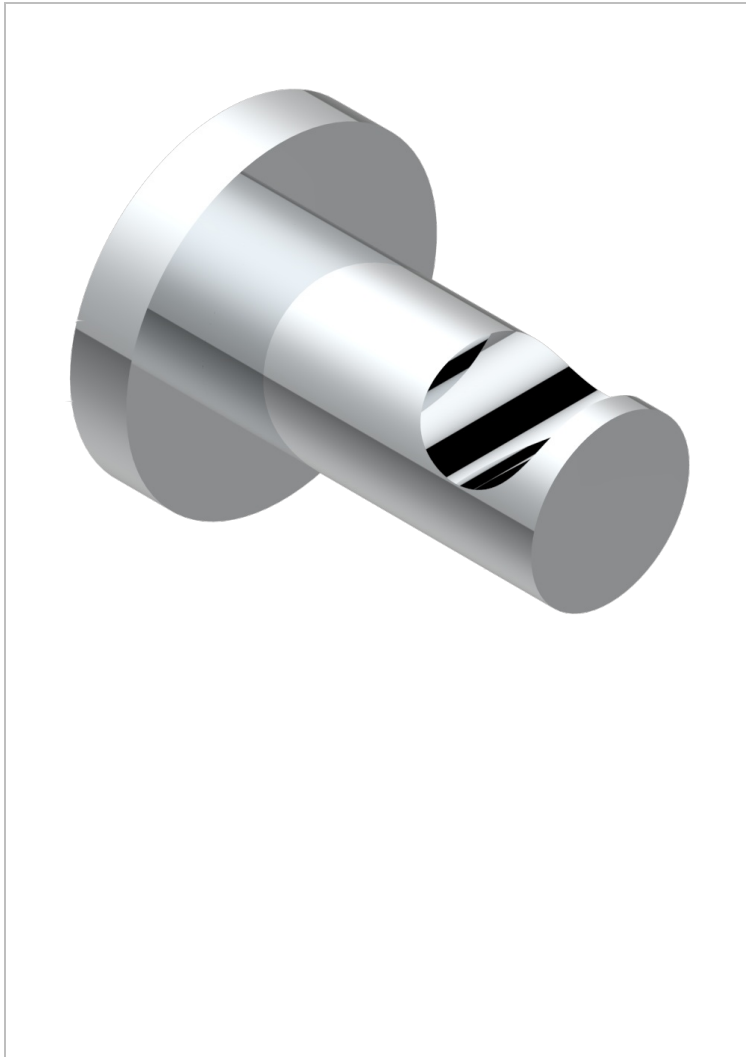

SYSTEM SMOOTH METAL WITH LEVER

G9B-517

Single robe hook

16741

23/11/2020

CHARACTERISTIC

- System Smooth Metal with lever
- Single robe hook

AVAILABLE FINITIONS

Antique nickel - H28
Black ceram - D30
Blush PVD - H62
Brass color PVD - H49
Brown bronze color PVD - F33
Gold color PVD - H52

Graphite PVD - H64
Lacquered light bronze - D01
Matt Umber PVD - H67
Matt blush PVD - H60
Matt brass color PVD - H50
Matt brown bronze color PVD - F34