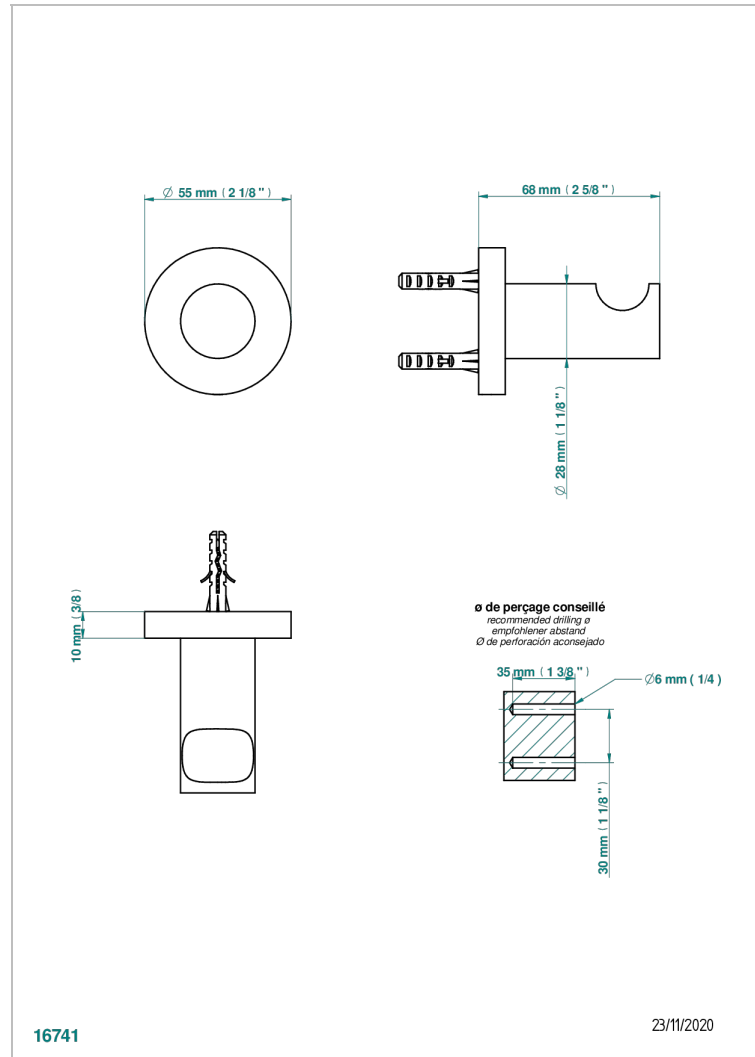

SYSTEM SMOOTH METAL WITH LEVER

G9B-517

Single robe hook

16741

23/11/2020

CHARACTERISTIC

- System Smooth Metal with lever
- Single robe hook

AVAILABLE FINITIONS