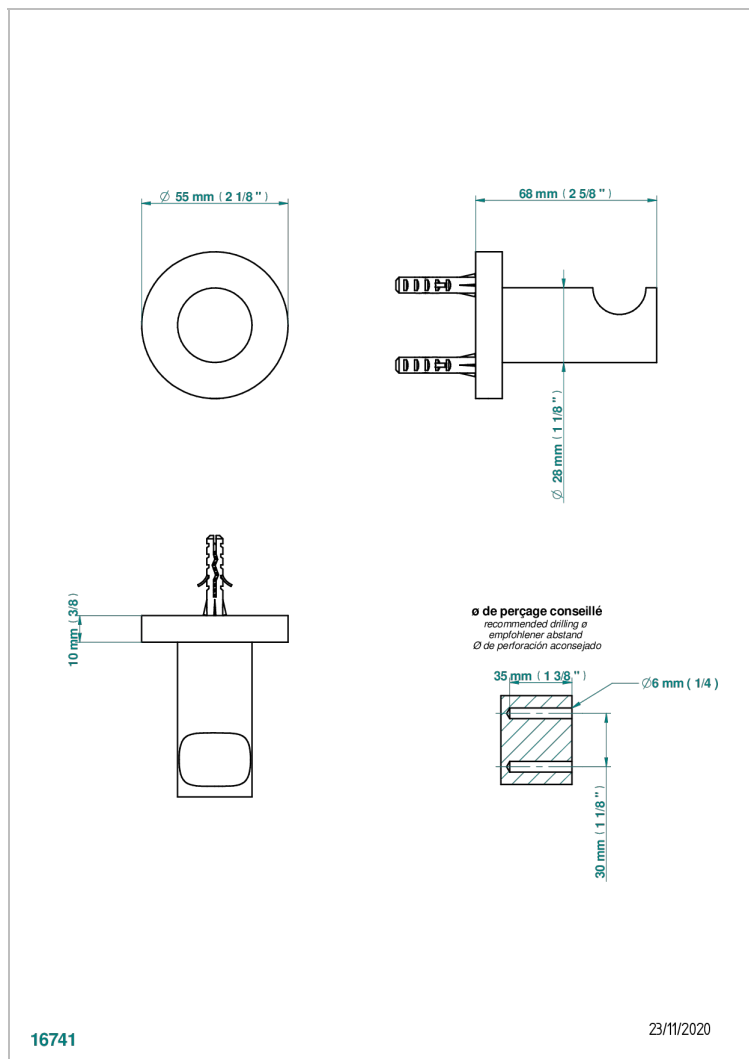

SYSTEM SMOOTH METAL WITH LEVER

G9B-517

Single robe hook

THG[®]
PARIS

16741

23/11/2020

CHARACTERISTIC

- System Smooth Metal with lever
- Single robe hook