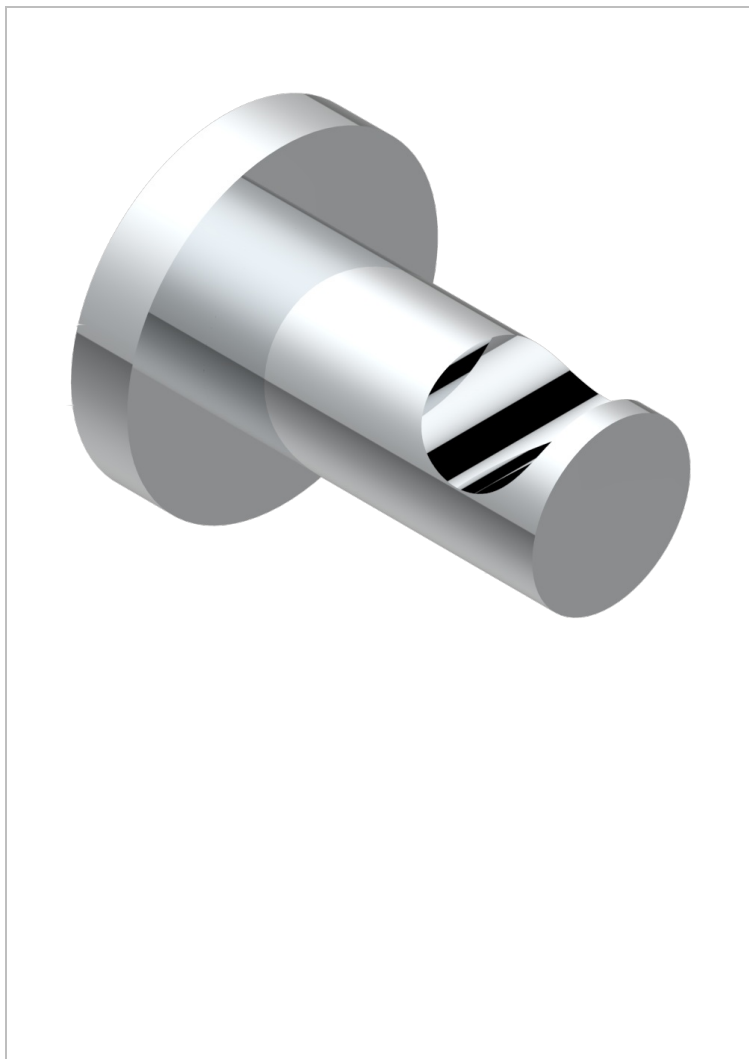

SYSTEM SMOOTH METAL WITH LEVER

G9B-517

Single robe hook

THG[®]
PARIS

16741

23/11/2020

CHARACTERISTIC

- System Smooth Metal with lever
- Single robe hook

AVAILABLE FINITIONS

Antique nickel - H28
Black ceram - D30
Blush PVD - H62
Brass color PVD - H49
Brown bronze color PVD - F33
Gold color PVD - H52

Graphite PVD - H64
Lacquered light bronze - D01
Matt Umber PVD - H67
Matt blush PVD - H60
Matt brass color PVD - H50
Matt brown bronze color PVD - F34