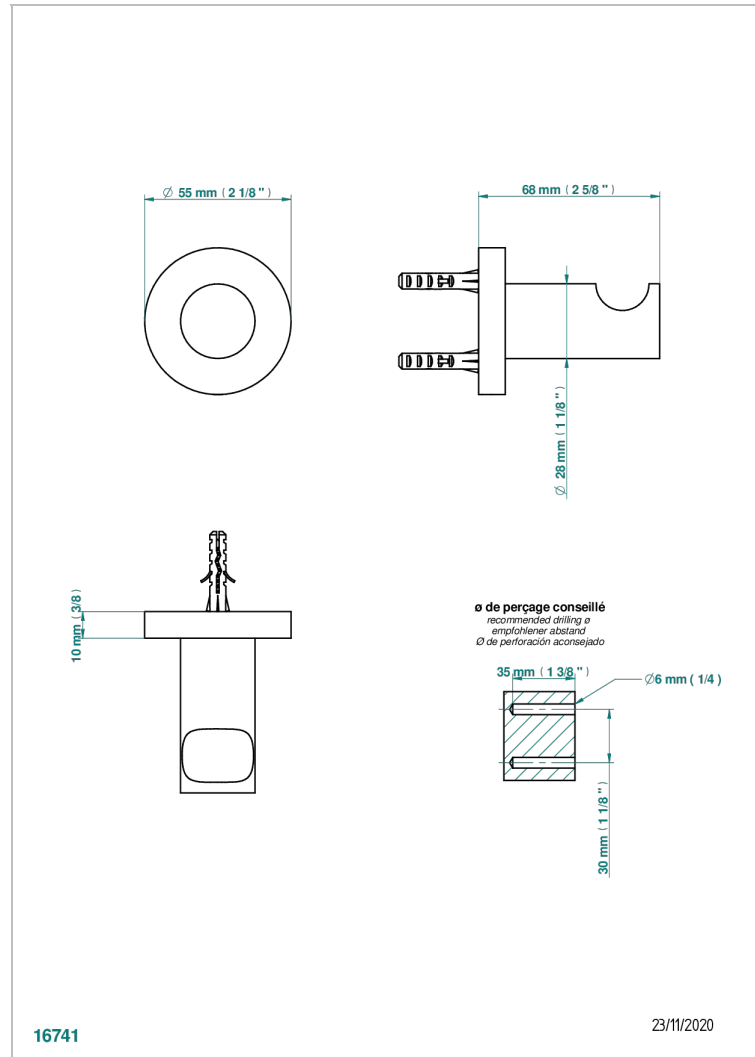

# SYSTEM SMOOTH METAL WITH LEVER

G9B-517

Single robe hook

THG<sup>®</sup>  
PARIS

## CHARACTERISTIC

- System Smooth Metal with lever
- Single robe hook