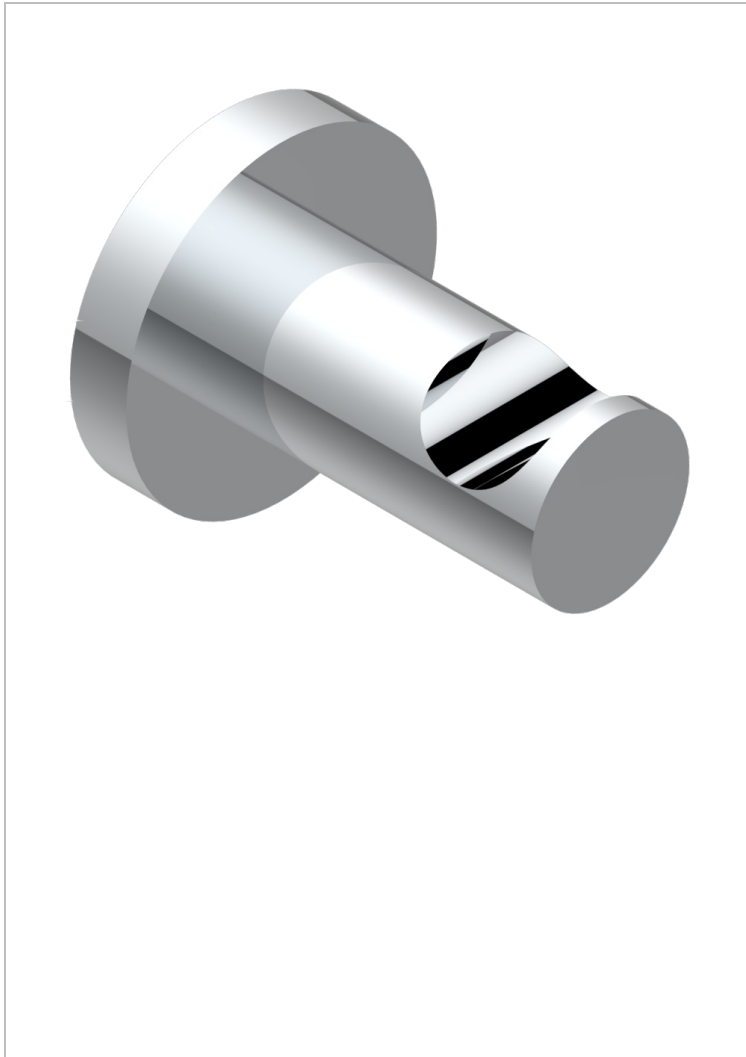

# SYSTEM SMOOTH METAL WITH LEVER

G9B-517

Single robe hook

THG<sup>®</sup>  
PARIS

## CHARACTERISTIC

- System Smooth Metal with lever
- Single robe hook

## AVAILABLE FINITIONS

Antique nickel - H28  
Black ceram - D30  
Blush PVD - H62  
Brass color PVD - H49  
Brown bronze color PVD - F33  
Gold color PVD - H52

Graphite PVD - H64  
Lacquered light bronze - D01  
Matt Umber PVD - H67  
Matt blush PVD - H60  
Matt brass color PVD - H50  
Matt brown bronze color PVD - F34