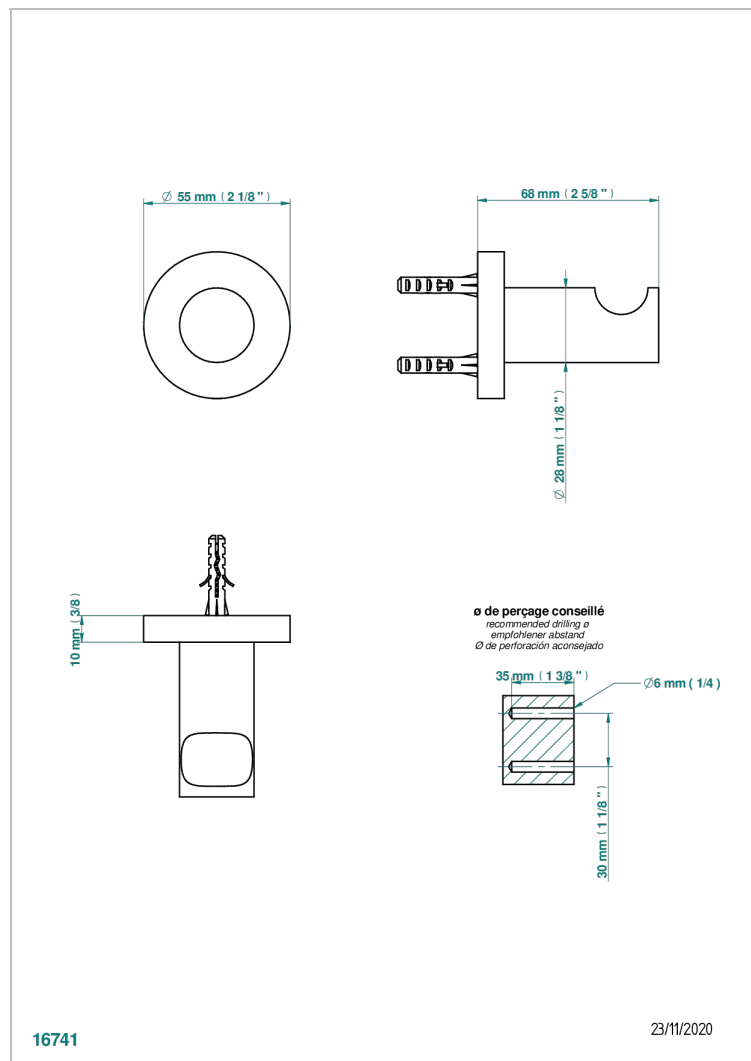

SYSTEM SMOOTH METAL WITH LEVER

G9B-517

浴衣钩

特色

- System Smooth Metal with lever
- 浴衣钩

可选饰面

Black ceram - D30
Blush PVD - H62
Graphite PVD - H64
Matt Umber PVD - H67
Matt blush PVD - H60
Matt graphite PVD - H65