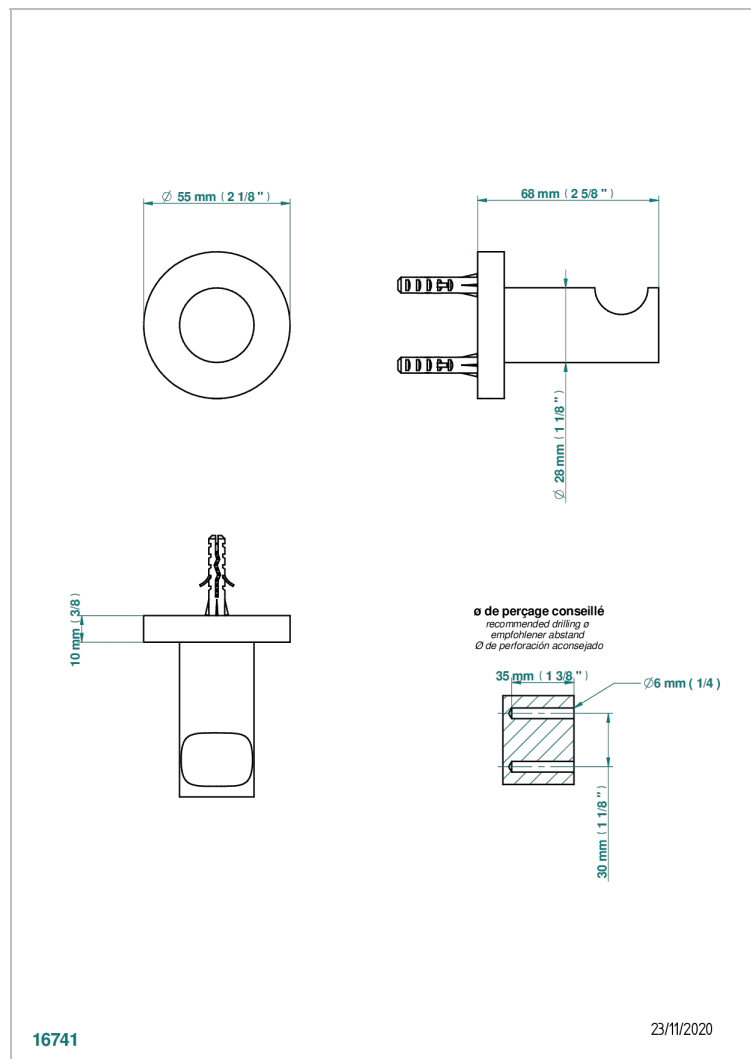

# SYSTEM SMOOTH METAL

G9A-517

Single robe hook

THG<sup>®</sup>  
PARIS

16741

23/11/2020

## CHARACTERISTIC

- System Smooth Metal
- Single robe hook