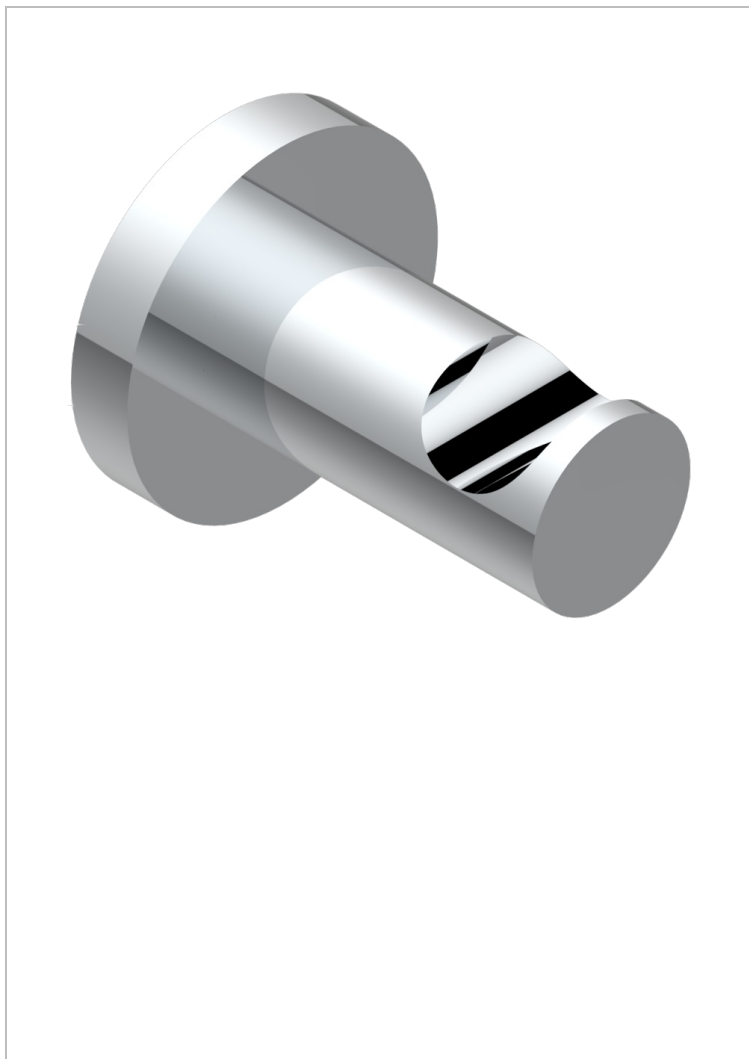

# SYSTEM SMOOTH METAL

G9A-517

Single robe hook

THG<sup>®</sup>  
PARIS

16741

23/11/2020

## CHARACTERISTIC

- System Smooth Metal
- Single robe hook

## AVAILABLE FINITIONS

Antique nickel - H28  
Black ceram - D30  
Blush PVD - H62  
Brass color PVD - H49  
Brown bronze color PVD - F33  
Gold color PVD - H52

Graphite PVD - H64  
Lacquered light bronze - D01  
Matt Umber PVD - H67  
Matt blush PVD - H60  
Matt brass color PVD - H50  
Matt brown bronze color PVD - F34