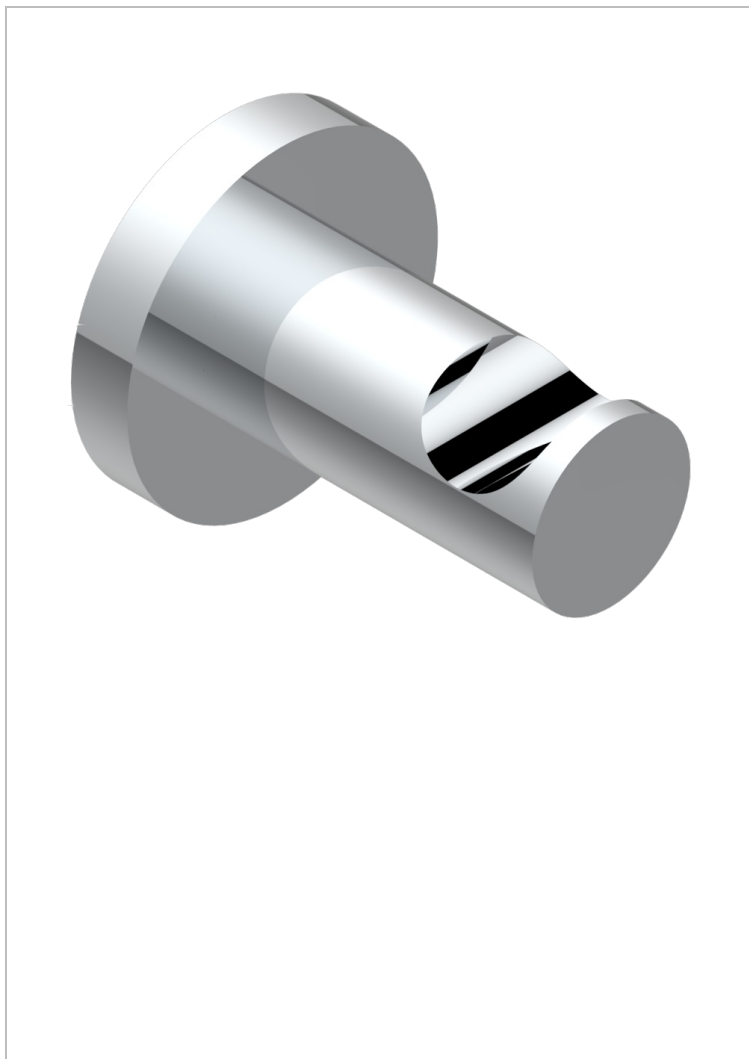

SYSTEM SMOOTH METAL

G9A-517

Single robe hook

THG[®]
PARIS

16741

23/11/2020

CHARACTERISTIC

- System Smooth Metal
- Single robe hook

AVAILABLE FINITIONS

Antique nickel - H28
Black ceram - D30
Blush PVD - H62
Brass color PVD - H49
Brown bronze color PVD - F33
Gold color PVD - H52

Graphite PVD - H64
Lacquered light bronze - D01
Matt Umber PVD - H67
Matt blush PVD - H60
Matt brass color PVD - H50
Matt brown bronze color PVD - F34