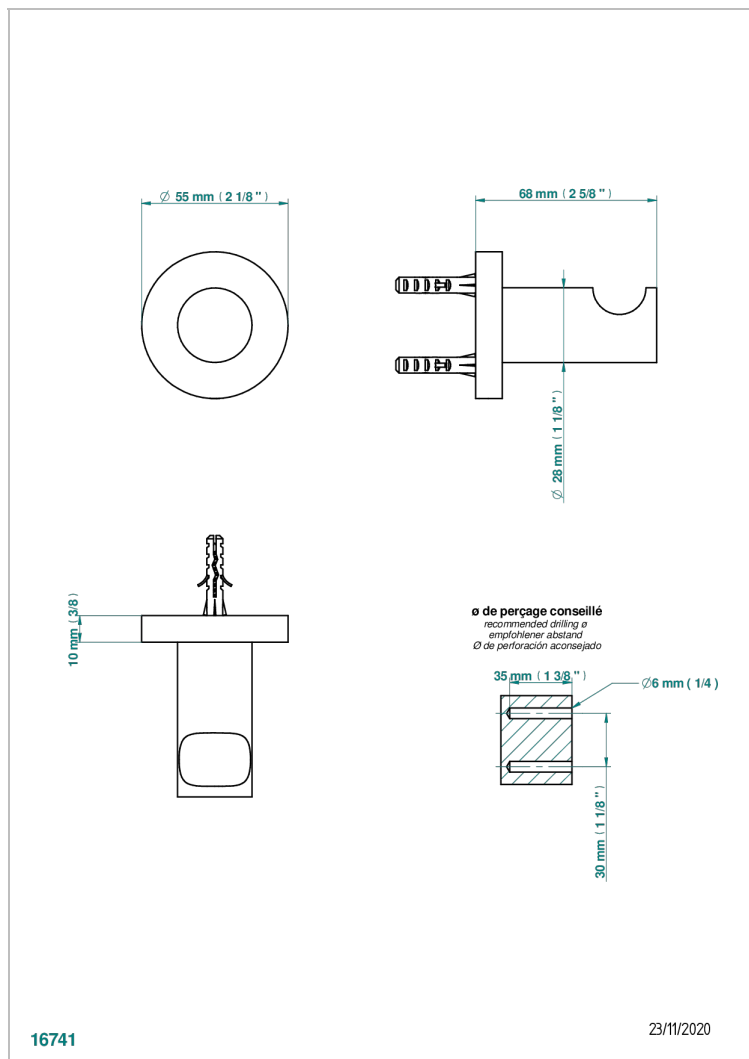

SYSTEM SMOOTH METAL

G9A-517

Single robe hook

THG[®]
PARIS

16741

23/11/2020

CHARACTERISTIC

- System Smooth Metal
- Single robe hook