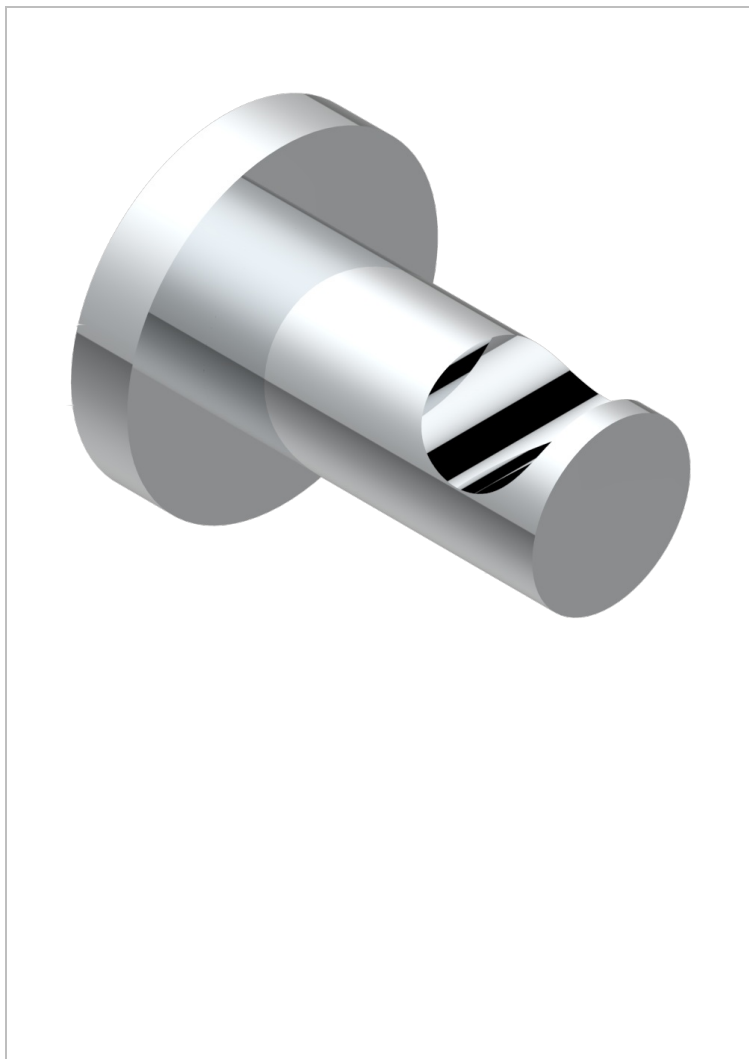

SYSTEM SMOOTH METAL

G9A-517

Single robe hook

THG[®]
PARIS

CHARACTERISTIC

- System Smooth Metal
- Single robe hook

AVAILABLE FINITIONS

Antique nickel - H28
Black ceram - D30
Blush PVD - H62
Brass color PVD - H49
Brown bronze color PVD - F33
Gold color PVD - H52

Graphite PVD - H64
Lacquered light bronze - D01
Matt Umber PVD - H67
Matt blush PVD - H60
Matt brass color PVD - H50
Matt brown bronze color PVD - F34

Matt chrome - C02
Matt gold - F07
Matt gold color PVD - H53
Matt graphite PVD - H65
Matt nickel (color finish) - C01
Matt nickel color PVD - H56

Nickel color PVD - H55
Polished chrome (color finish) - A02
Polished chrome with gold inlay - GA1
Polished gold (color finish) - F01
Polished nickel - B01
Soft gold - F30

Soft matt gold - F31
Umber PVD - H66
Varnished matt antique red copper (color finish) - H07