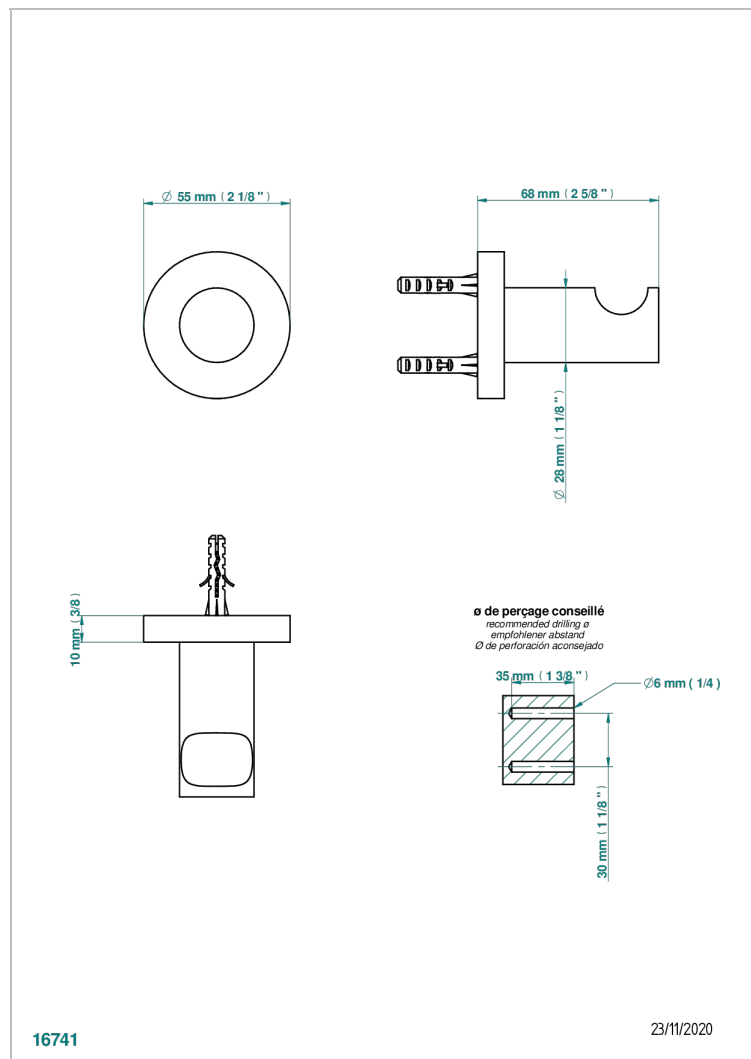

SYSTEM SMOOTH METAL

G9A-517

Single robe hook

THG[®]
PARIS

CHARACTERISTIC

- System Smooth Metal
- Single robe hook

AVAILABLE FINITIONS

Antique nickel - H28
Black ceram - D30
Blush PVD - H62
Brass color PVD - H49
Brown bronze color PVD - F33
Gold color PVD - H52

Nickel color PVD - H55
Polished chrome (color finish) - A02
Polished chrome with gold inlay - GA1
Polished gold (color finish) - F01
Polished nickel - B01
Soft gold - F30

Soft matt gold - F31
Umber PVD - H66
Varnished matt antique red copper (color finish) - H07