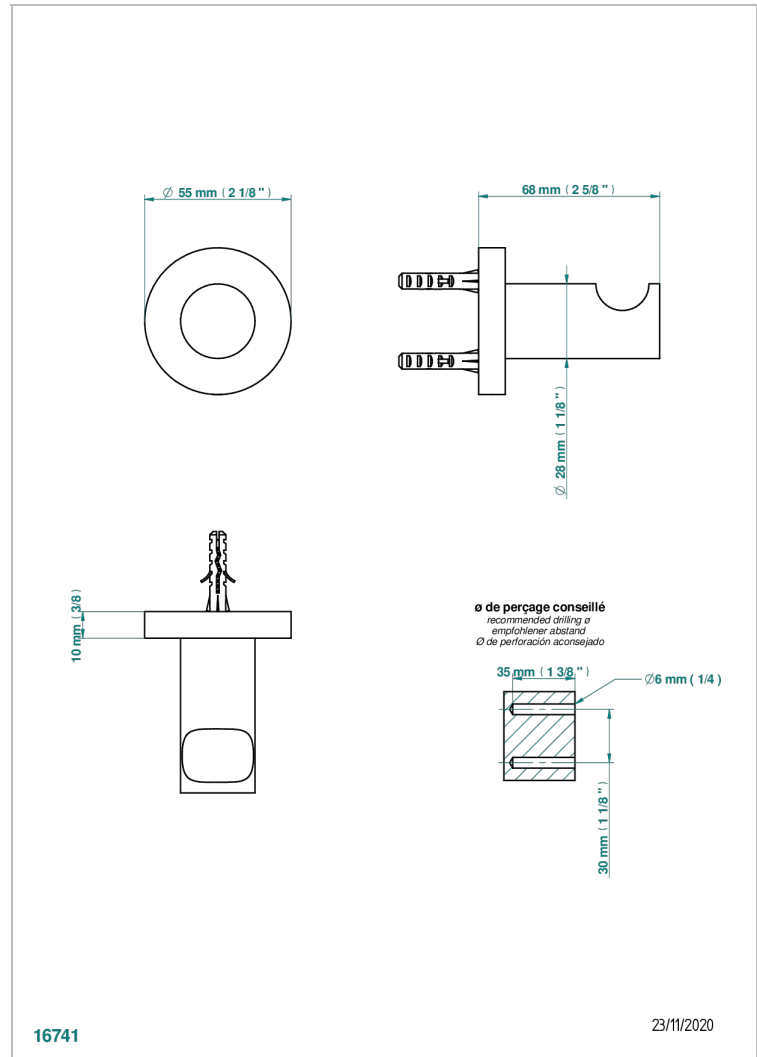

BONDI WITH LEVER

G7G-517

Single robe hook

CHARACTERISTIC

- Bondi with lever
- Single robe hook

AVAILABLE FINITIONS

Antique nickel - H28
Black ceram - D30
Blush PVD - H62
Brass color PVD - H49
Brown bronze color PVD - F33
Gold color PVD - H52