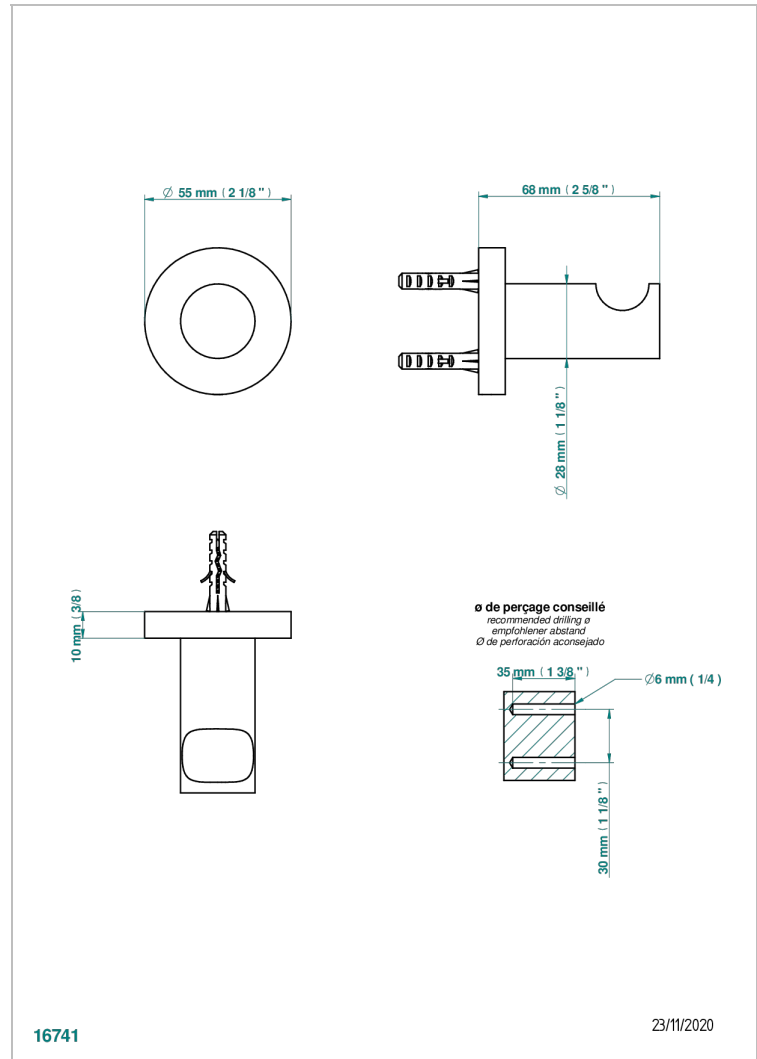

BONDI WITH LEVER

G7G-517

Single robe hook

16741

23/11/2020

CHARACTERISTIC

- Bondi with lever
- Single robe hook

AVAILABLE FINITIONS