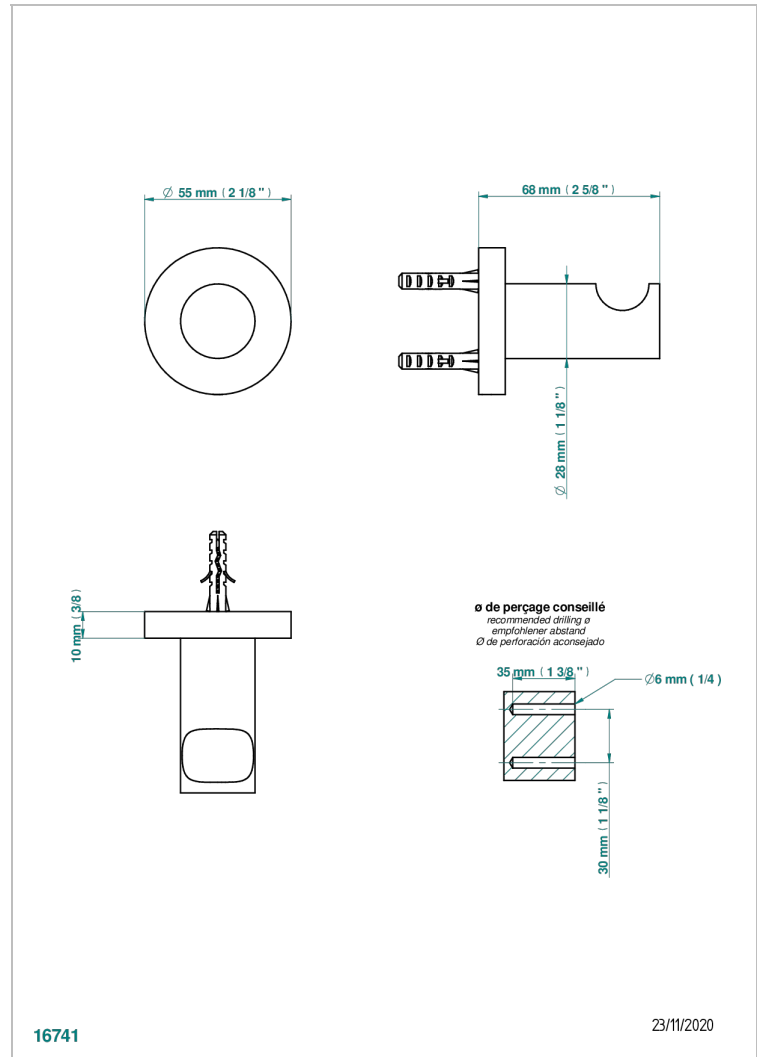

## CHARACTERISTIC

- Collection "O"
- Robe hook