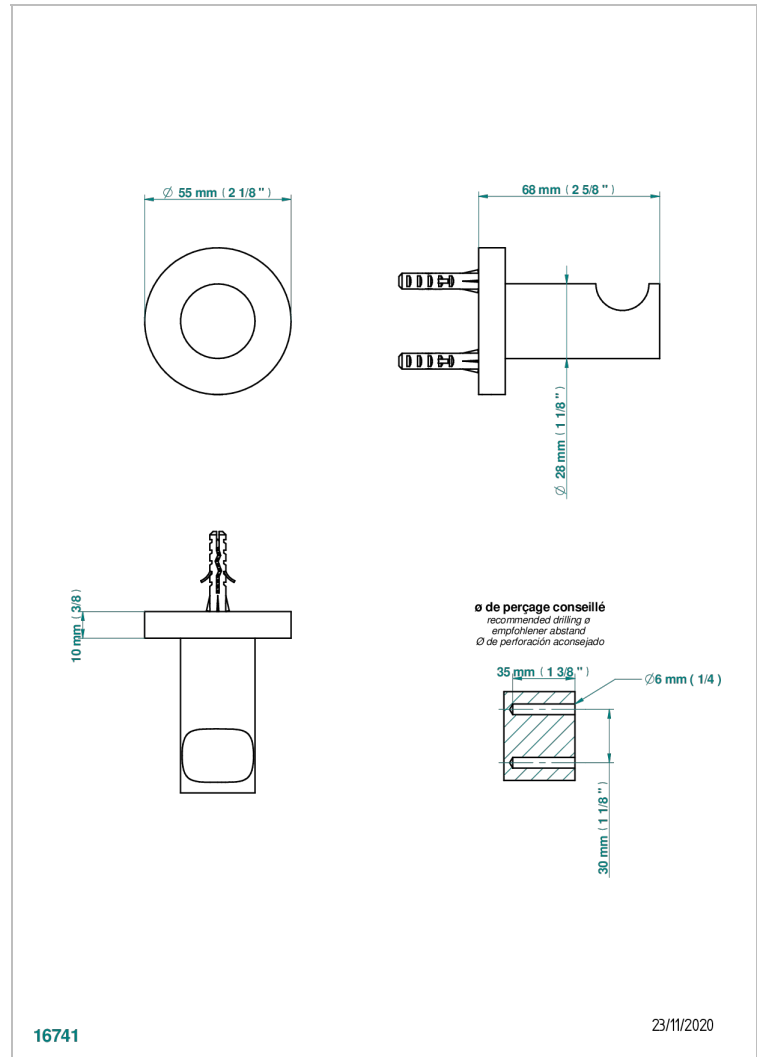

COLLECTION "O"

G4P-517

Single robe hook

THG®
PARIS

16741

23/11/2020

CHARACTERISTIC

- Collection "O"
- Single robe hook

AVAILABLE FINITIONS

Antique nickel - H28
Black ceram - D30
Blush PVD - H62
Brass color PVD - H49
Brown bronze color PVD - F33
Gold color PVD - H52

Graphite PVD - H64
Lacquered light bronze - D01
Matt Umber PVD - H67
Matt blush PVD - H60
Matt brass color PVD - H50
Matt brown bronze color PVD - F34

Matt chrome - C02
Matt gold - F07
Matt gold color PVD - H53
Matt graphite PVD - H65
Matt nickel (color finish) - C01
Matt nickel color PVD - H56

Nickel color PVD - H55
Polished chrome (color finish) - A02
Polished chrome / Polished gold (color finish) - G02
Polished gold (color finish) - F01
Polished nickel - B01
Soft gold - F30

Soft matt gold - F31
Umber PVD - H66
Varnished matt antique red copper (color finish) - H07