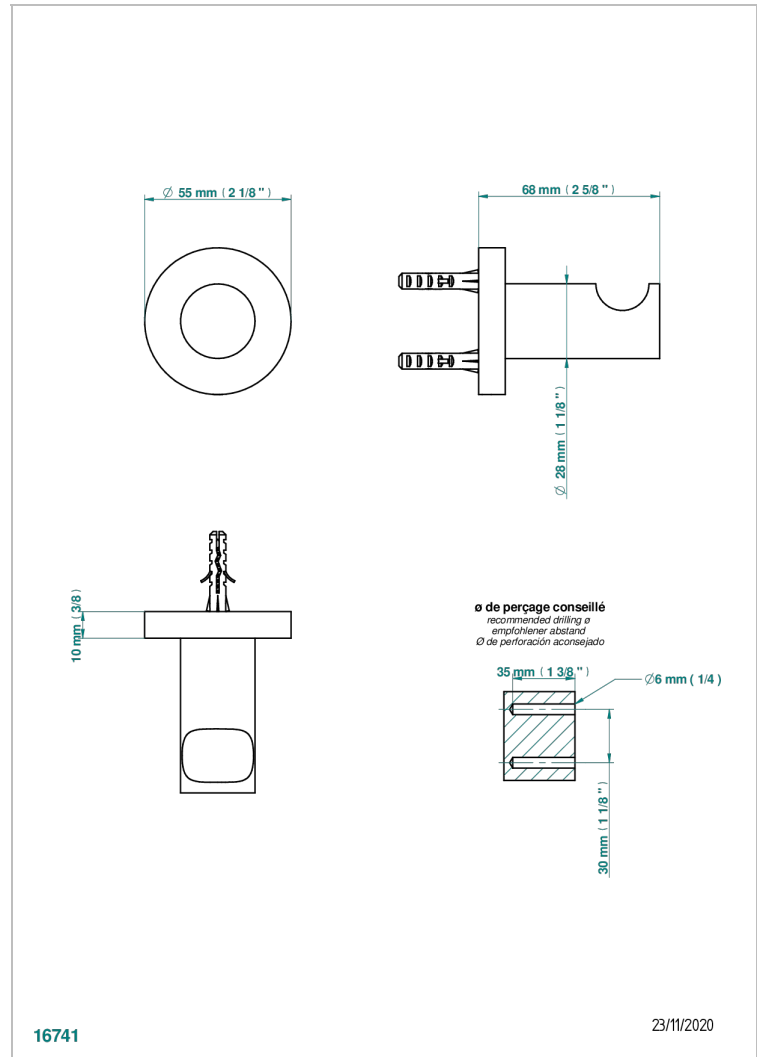

BAMBOU CLEAR CRYSTAL

A35-517

Single robe hook

THG[®]
PARIS

16741

23/11/2020

CHARACTERISTIC

- BamboU Clear crystal
- Single robe hook