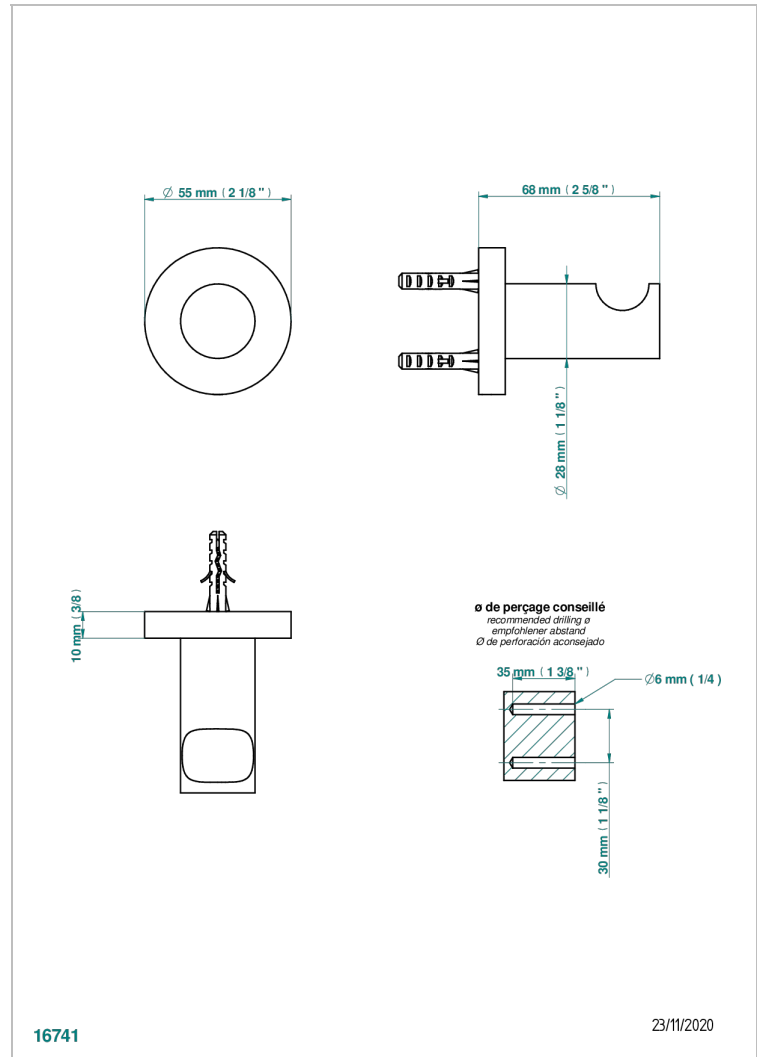

BAMBOU CLEAR CRYSTAL

A35-517

Single robe hook

THG[®]
PARIS

CHARACTERISTIC

- Bambou Clear crystal
- Single robe hook

AVAILABLE FINITIONS

Antique nickel - H28
Black ceram - D30
Blush PVD - H62
Brass color PVD - H49
Brown bronze color PVD - F33
Gold color PVD - H52