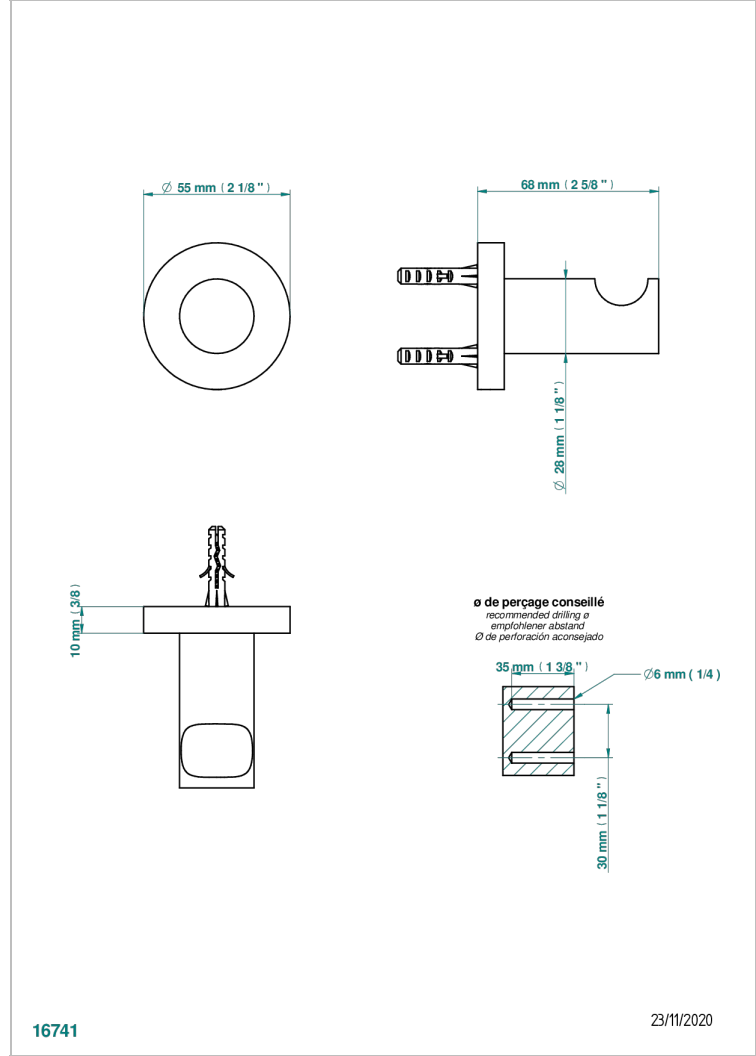

BAMBOU CLEAR CRYSTAL

A35-517

浴衣钩

THG[®]
PARIS

特色

- BamboU Clear crystal
- 浴衣钩

可选饰面

Black ceram - D30
Blush PVD - H62
Graphite PVD - H64
Matt Umber PVD - H67
Matt blush PVD - H60
Matt graphite PVD - H65