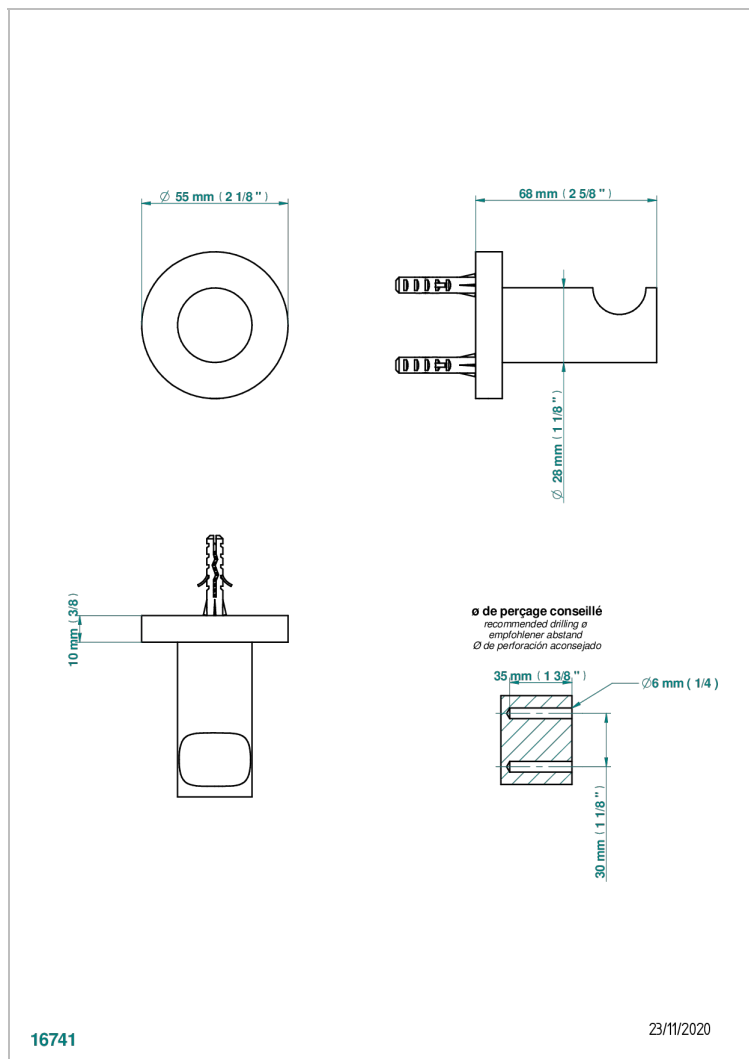

BAMBOU AMBER CRYSTAL

A34-517

Robe hook

CHARACTERISTIC

- BamboU Amber crystal
- Robe hook

AVAILABLE FINITIONS

Black ceram - D30
Blush PVD - H62
Brass color PVD - H49
Brown bronze color PVD - F33
Chrome polished - A02
Chrome polished / gold polished - G02