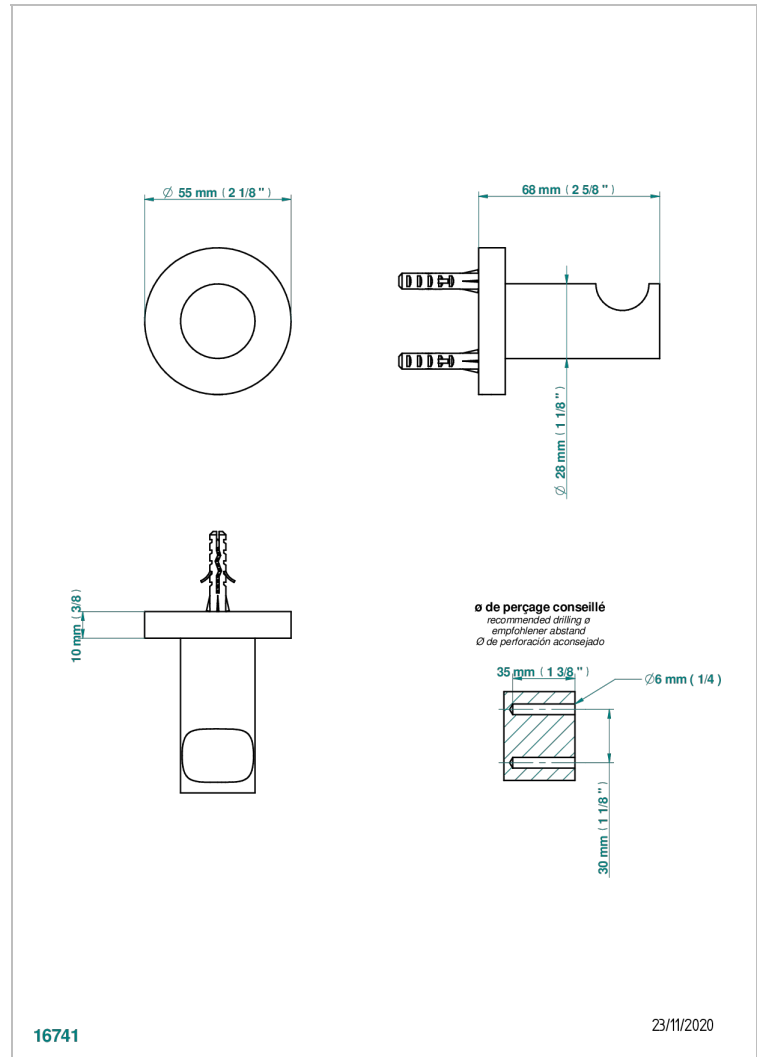

BAMBOU AMBER CRYSTAL

A34-517

Single robe hook

THG[®]
PARIS

16741

23/11/2020

CHARACTERISTIC

- BamboU Amber crystal
- Single robe hook