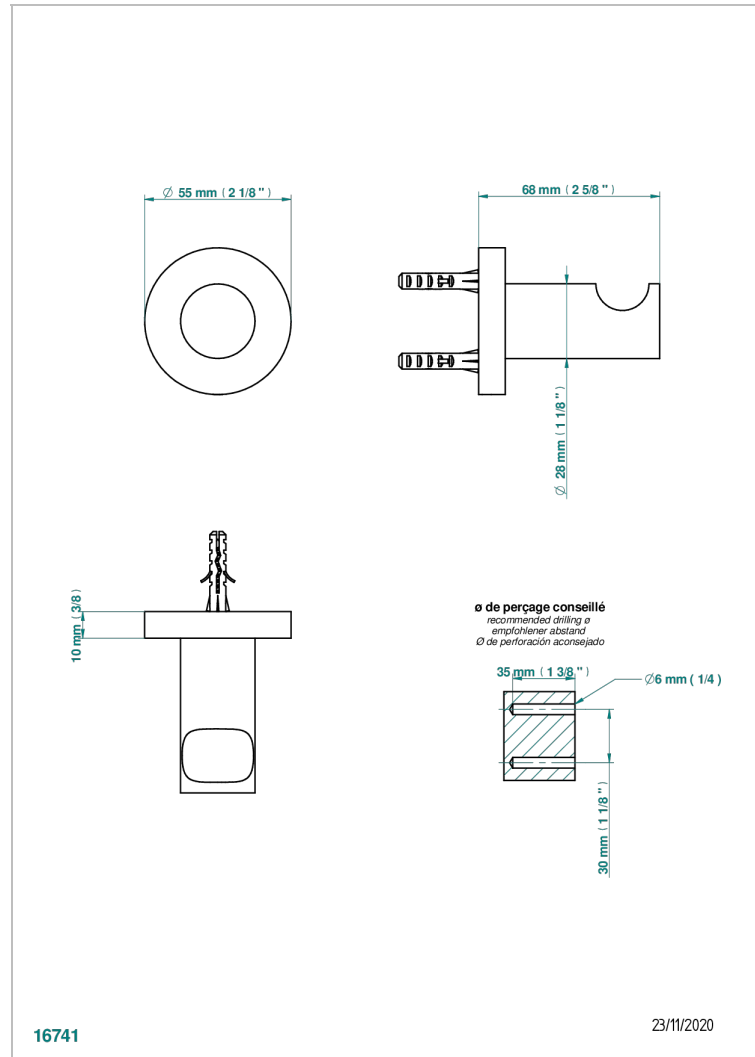

# BAMBOU AMBER CRYSTAL

A34-517

Single robe hook

## CHARACTERISTIC

- BamboU Amber crystal
- Single robe hook