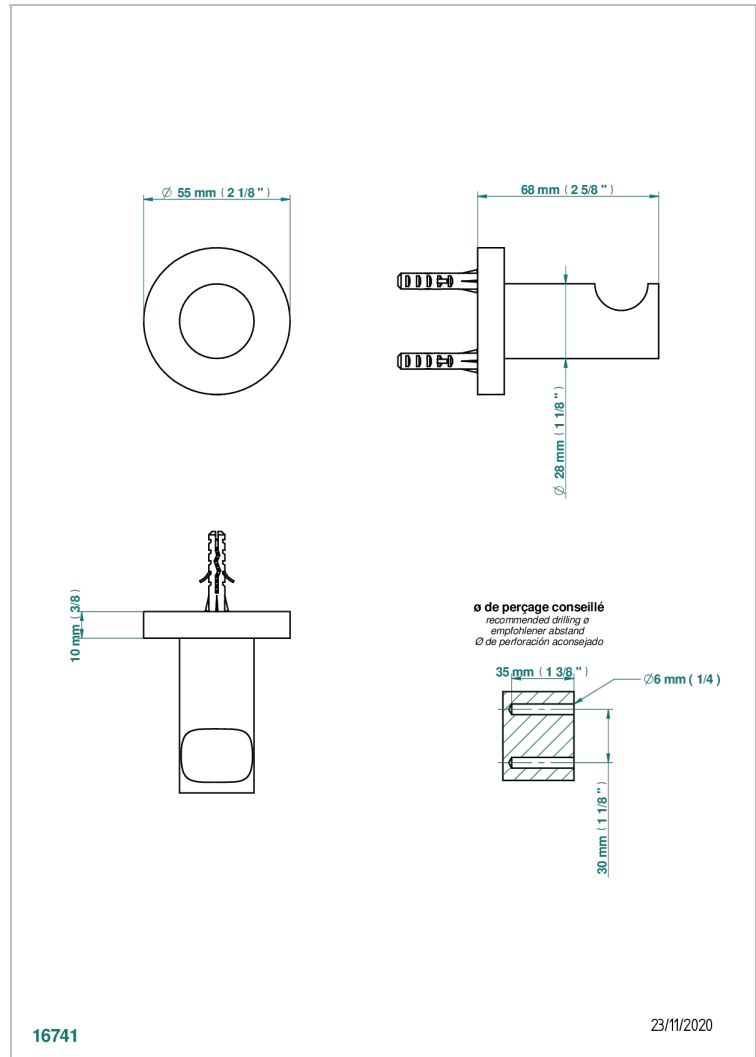

BAMBOU BLACK CRYSTAL

A33-517

Single robe hook

THG[®]
PARIS

16741

23/11/2020

CHARACTERISTIC

- BamboU Black crystal
- Single robe hook