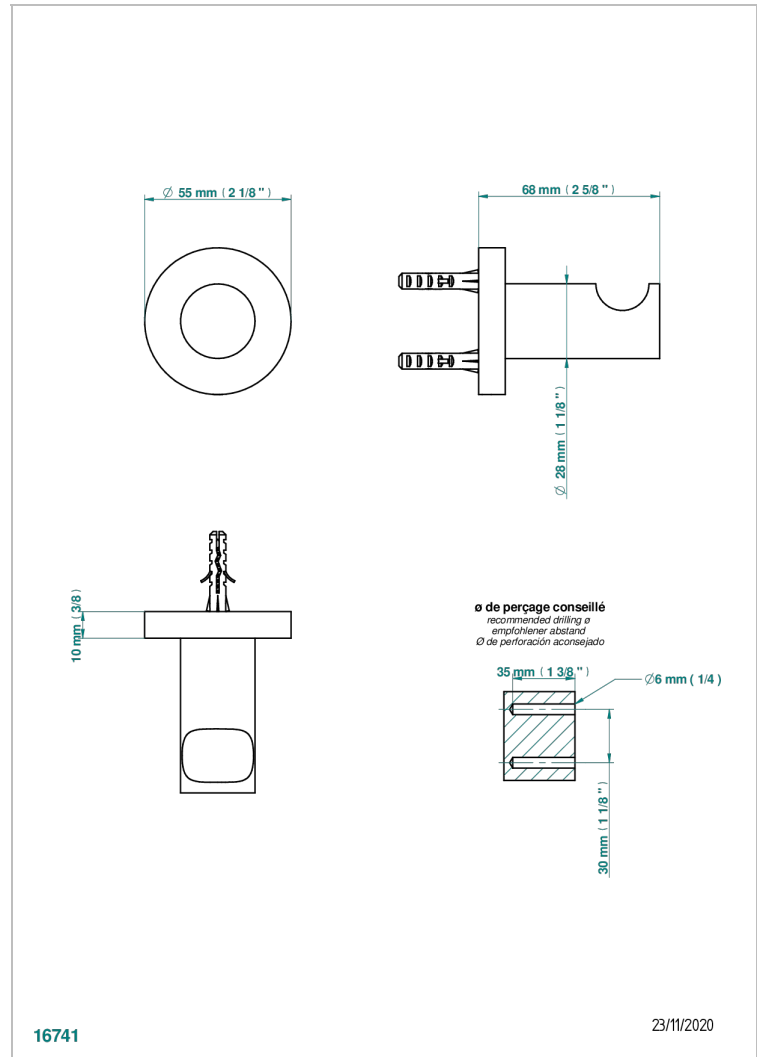

BAMBOU BLACK CRYSTAL

A33-517

Single robe hook

THG[®]
PARIS

CHARACTERISTIC

- BamboU Black crystal
- Single robe hook

AVAILABLE FINITIONS

Antique nickel - H28
Black ceram - D30
Blush PVD - H62
Brass color PVD - H49
Brown bronze color PVD - F33
Gold color PVD - H52