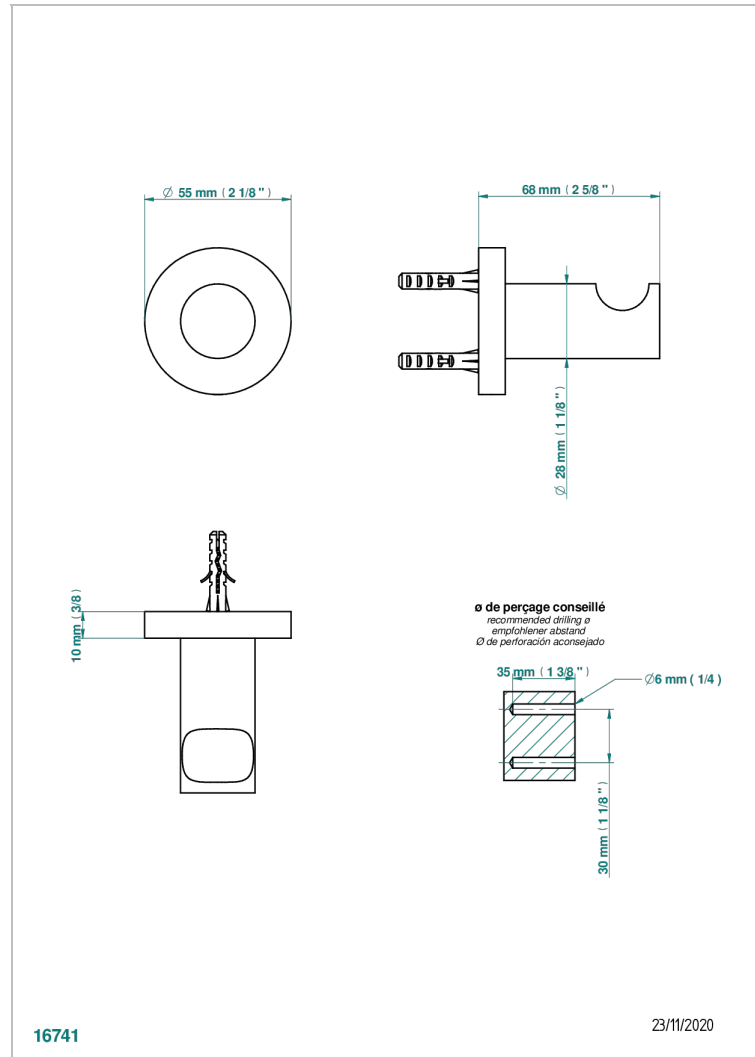

# BAMBOU BLACK CRYSTAL

A33-517

Single robe hook

THG<sup>®</sup>  
PARIS

16741

23/11/2020

## CHARACTERISTIC

- BamboU Black crystal
- Single robe hook