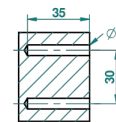

BONDI WITH LEVER HANDLES

G7G-504N

Towel ring

THG®
PARIS

16738

06/09/2010

CHARACTERISTIC

- Bondi with lever handles
- Towel ring

AVAILABLE FINITIONS

Black ceram - D30
Blush PVD - H62
Brass color PVD - H49
Brown bronze color PVD - F33
Chrome polished - A02
Chrome polished / gold polished - G02

Gold color PVD - H52
Gold mat - F07
Gold polished - F01
Graphite PVD - H64
Light coated bronze - D01
Matt Umber PVD - H67

Matt blush PVD - H60
Matt brass color PVD - H50
Matt brown bronze color PVD - F34
Matt chrome (American satin) - C02
Matt gold color PVD - H53
Matt graphite PVD - H65

Matt nickel (American satin) - C01
Matt nickel color PVD - H56
Natural smoked Brass - A13
Nickel antique / Sovereign - H28
Nickel color PVD - H55
Nickel polished - B01

Soft gold - F30
Soft matt gold - F31
Umber PVD - H66