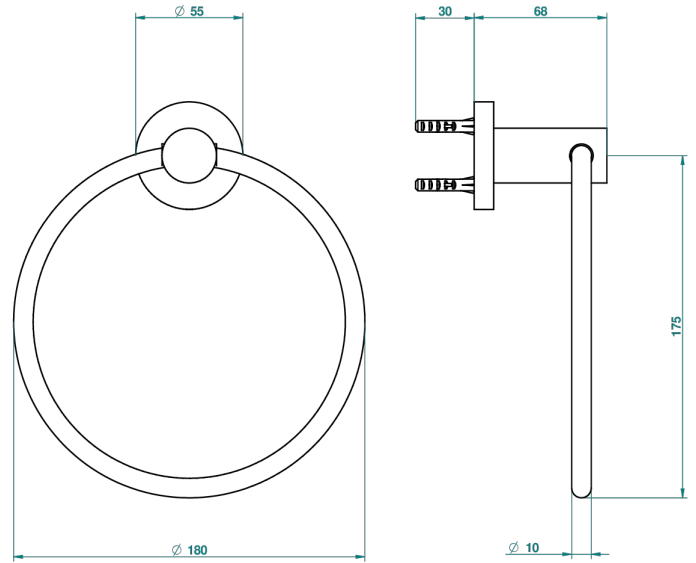

BONDI WITH LEVER HANDLES

G7G-504N

Towel ring

THG®
PARIS

16738

06/09/2010

CHARACTERISTIC

- Bondi with lever handles
- Towel ring

AVAILABLE FINITIONS

Black ceram - D30
Blush PVD - H62
Brass color PVD - H49
Brown bronze color PVD - F33
Chrome polished - A02
Chrome polished / gold polished - G02

Gold color PVD - H52
Gold mat - F07
Gold polished - F01
Graphite PVD - H64
Light coated bronze - D01
Matt Umber PVD - H67

Matt blush PVD - H60
Matt brass color PVD - H50
Matt brown bronze color PVD - F34
Matt chrome (American satin) - C02
Matt gold color PVD - H53
Matt graphite PVD - H65

Matt nickel (American satin) - C01
Matt nickel color PVD - H56
Natural smoked Brass - A13
Nickel antique / Sovereign - H28
Nickel color PVD - H55
Nickel polished - B01

Soft gold - F30
Soft matt gold - F31
Umber PVD - H66