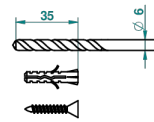

BONDI WITH LEVER HANDLES

G7G-504N

Towel ring

THG®
PARIS

16738

06/09/2010

CHARACTERISTIC

- Bondi with lever handles
- Towel ring

AVAILABLE FINITIONS

Black ceram - D30
Blush PVD - H62
Brass color PVD - H49
Brown bronze color PVD - F33
Chrome polished - A02
Chrome polished / gold polished - G02

Gold color PVD - H52
Gold mat - F07
Gold polished - F01
Graphite PVD - H64
Light coated bronze - D01
Matt Umber PVD - H67

Matt blush PVD - H60
Matt brass color PVD - H50
Matt brown bronze color PVD - F34
Matt chrome (American satin) - C02
Matt gold color PVD - H53
Matt graphite PVD - H65

Matt nickel (American satin) - C01
Matt nickel color PVD - H56
Natural smoked Brass - A13
Nickel antique / Sovereign - H28
Nickel color PVD - H55
Nickel polished - B01

Soft gold - F30
Soft matt gold - F31
Umber PVD - H66