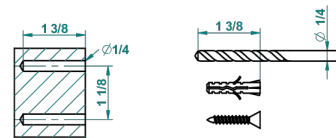

BONDI WITH LEVER HANDLES

G7G-504N

Towel ring

THG®
PARIS

16738

27/10/2016

CHARACTERISTIC

- Bondi with lever handles
- Towel ring

AVAILABLE FINITIONS

Black ceram - D30
Blush PVD - H62
Brass color PVD - H49
Brown bronze color PVD - F33
Chrome polished - A02
Chrome polished / gold polished - G02

Gold color PVD - H52
Gold mat - F07
Gold polished - F01
Graphite PVD - H64
Light coated bronze - D01
Matt Umber PVD - H67

Matt blush PVD - H60
Matt brass color PVD - H50
Matt brown bronze color PVD - F34
Matt chrome (American satin) - C02
Matt gold color PVD - H53
Matt graphite PVD - H65

Matt nickel (American satin) - C01
Matt nickel color PVD - H56
Natural smoked Brass - A13
Nickel antique / Sovereign - H28
Nickel color PVD - H55
Nickel polished - B01

Soft gold - F30
Soft matt gold - F31
Umber PVD - H66