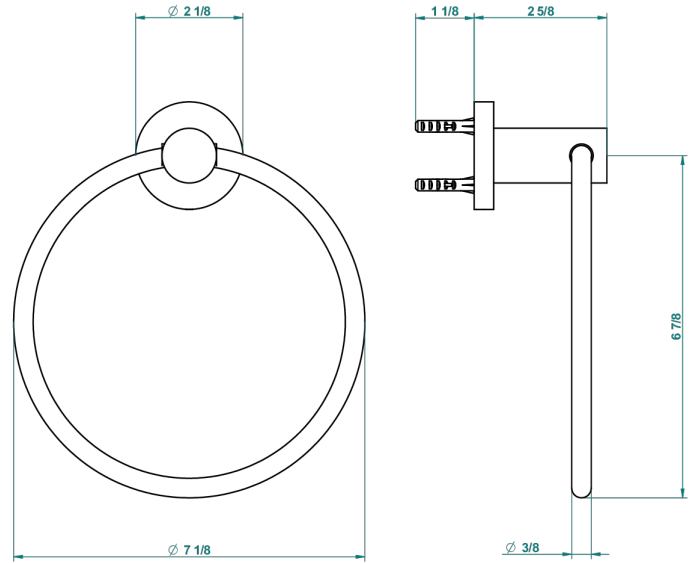

BONDI WITH LEVER HANDLES

G7G-504N

Towel ring

THG®
PARIS

16738

27/10/2016

CHARACTERISTIC

- Bondi with lever handles
- Towel ring

AVAILABLE FINITIONS

Black ceram - D30
Blush PVD - H62
Brass color PVD - H49
Brown bronze color PVD - F33
Chrome polished - A02
Chrome polished / gold polished - G02

Gold color PVD - H52
Gold mat - F07
Gold polished - F01
Graphite PVD - H64
Light coated bronze - D01
Matt Umber PVD - H67

Matt blush PVD - H60
Matt brass color PVD - H50
Matt brown bronze color PVD - F34
Matt chrome (American satin) - C02
Matt gold color PVD - H53
Matt graphite PVD - H65

Matt nickel (American satin) - C01
Matt nickel color PVD - H56
Natural smoked Brass - A13
Nickel antique / Sovereign - H28
Nickel color PVD - H55
Nickel polished - B01

Soft gold - F30
Soft matt gold - F31
Umber PVD - H66