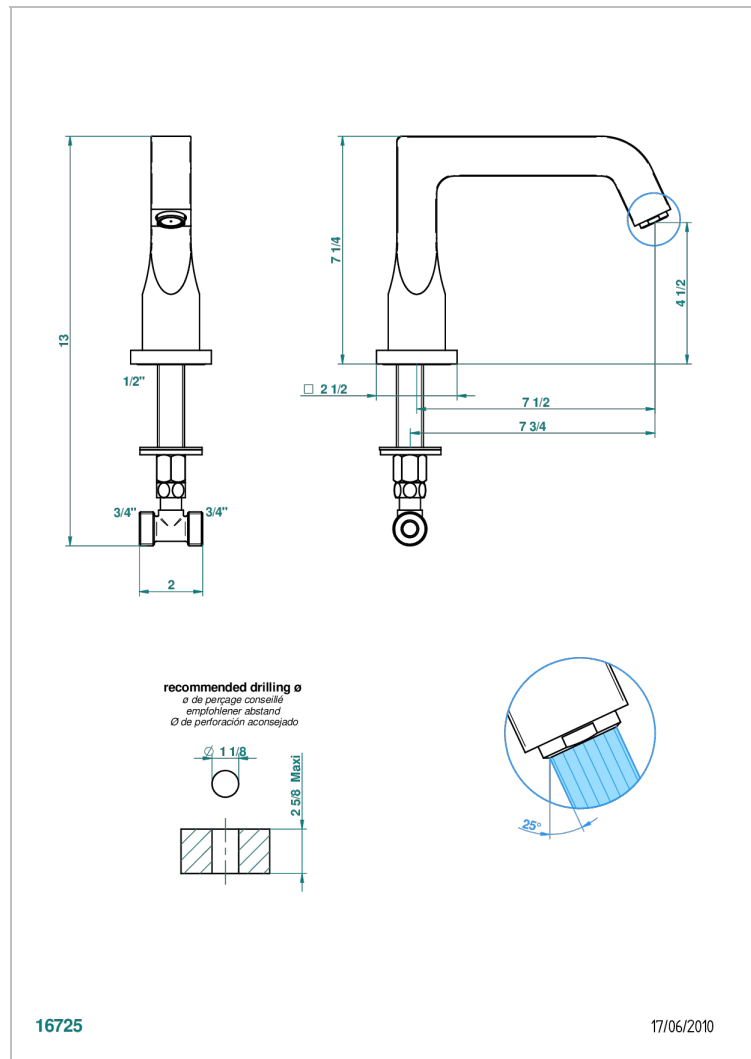

# BELUGA WITH LEVER HANDLES

G1U-29

Roman tub spout

## CHARACTERISTIC

- Beluga with lever handles
- Roman tub spout

## TECHNICAL SPECS

- Recommandé : 3 bars (max. 5 bars) - Advised : 43,5 psi (max. 72 psi)
- Bec : 35 l/min à 3 bars
- Spout : 9.26 gpm at 43.5 psi