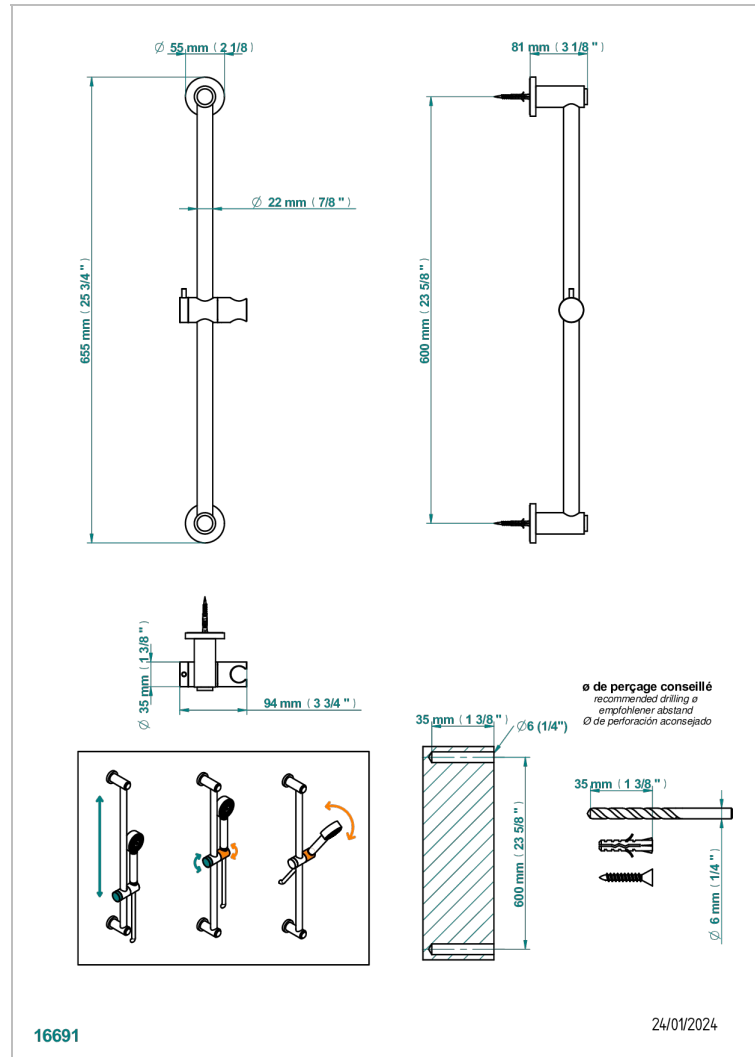

DIPLOMATE SMOOTH RINGS

U4A-258

60 cm SLIDE BAR AND HOOK

CHARACTERISTIC

- Diplomat Smooth rings
- 60 cm SLIDE BAR AND HOOK

AVAILABLE FINITIONS

Black ceram - D30
Blush PVD - H62
Brass color PVD - H49
Brown bronze color PVD - F33
Chrome polished - A02
Chrome polished / gold polished - G02