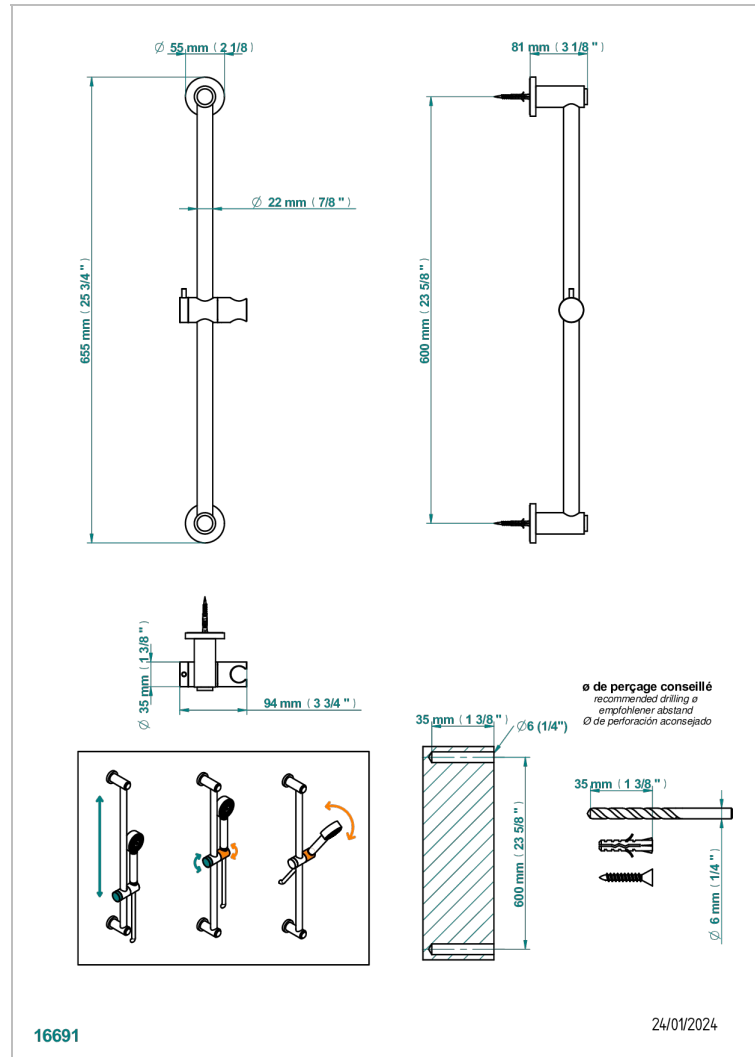

SPIRIT WITH LEVER HANDLES

G58-258

60 cm SLIDE BAR AND HOOK

CHARACTERISTIC

- Spirit with lever handles
- 60 cm SLIDE BAR AND HOOK

AVAILABLE FINITIONS

Black ceram - D30
Blush PVD - H62
Brass color PVD - H49
Brown bronze color PVD - F33
Chrome polished - A02
Chrome polished / gold polished - G02