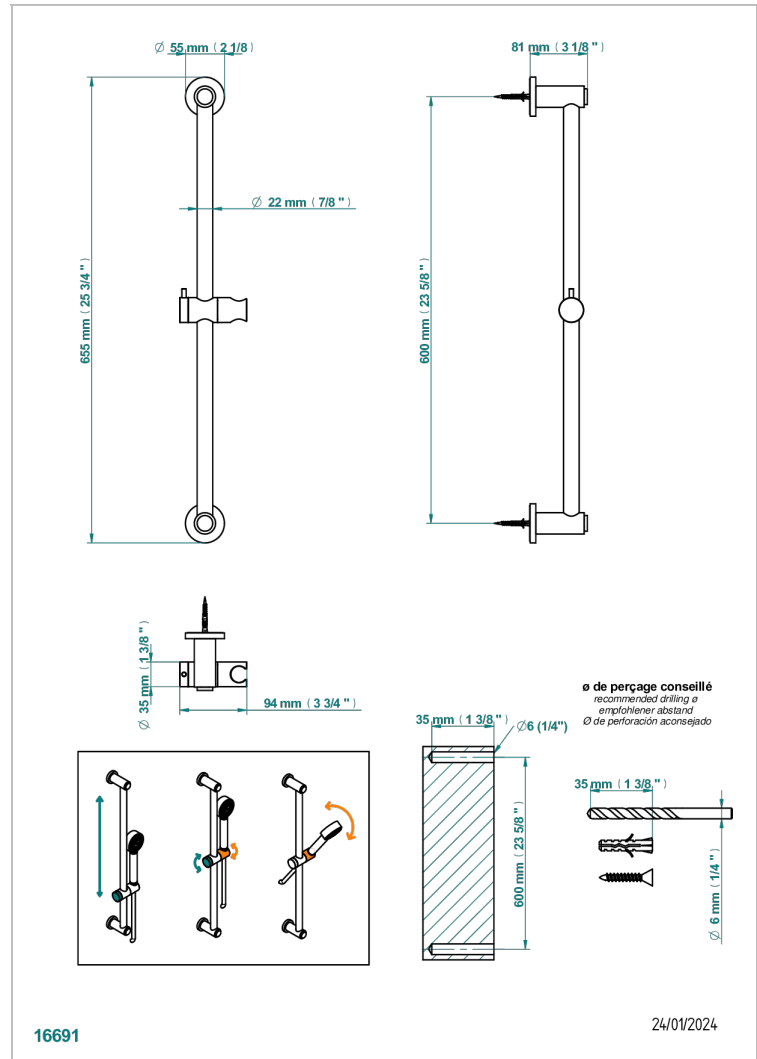

# SPIRIT WITH LEVER

G58-258

Slide bar and hook

## CHARACTERISTIC

- Spirit with lever
- Slide bar and hook