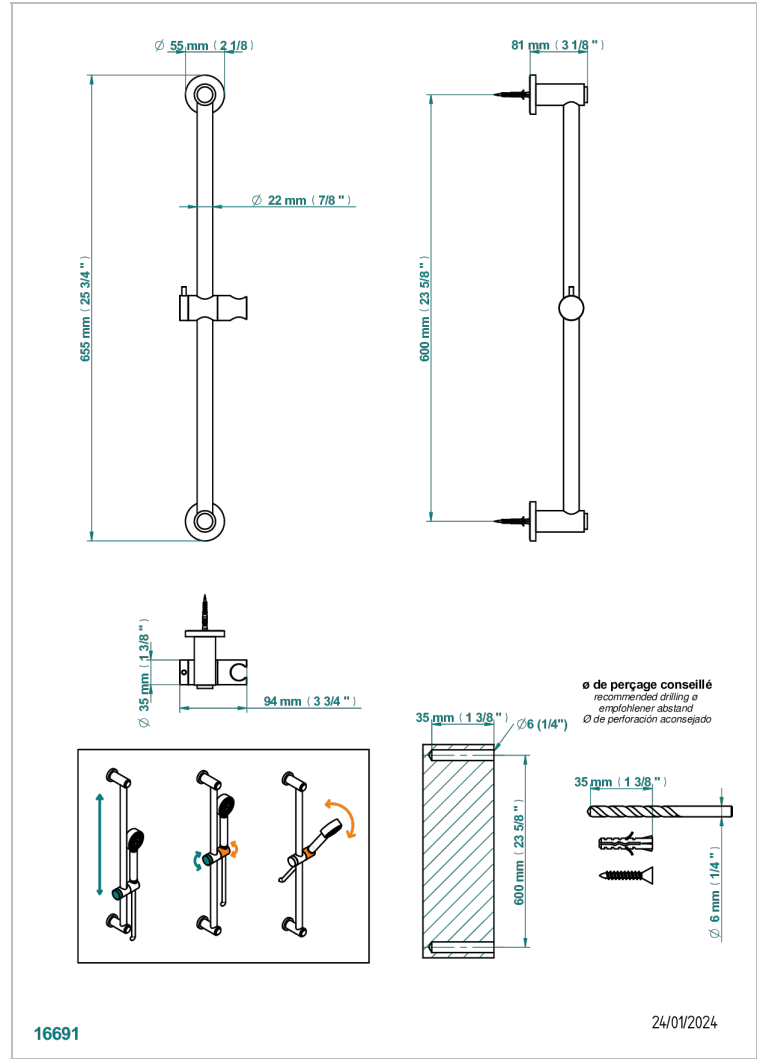

SPIRIT WITH LEVER

G58-258

Slide bar and hook

CHARACTERISTIC

- Spirit with lever
- Slide bar and hook

AVAILABLE FINITIONS

Antique nickel - H28
Black ceram - D30
Blush PVD - H62
Brass color PVD - H49
Brown bronze color PVD - F33
Gold color PVD - H52