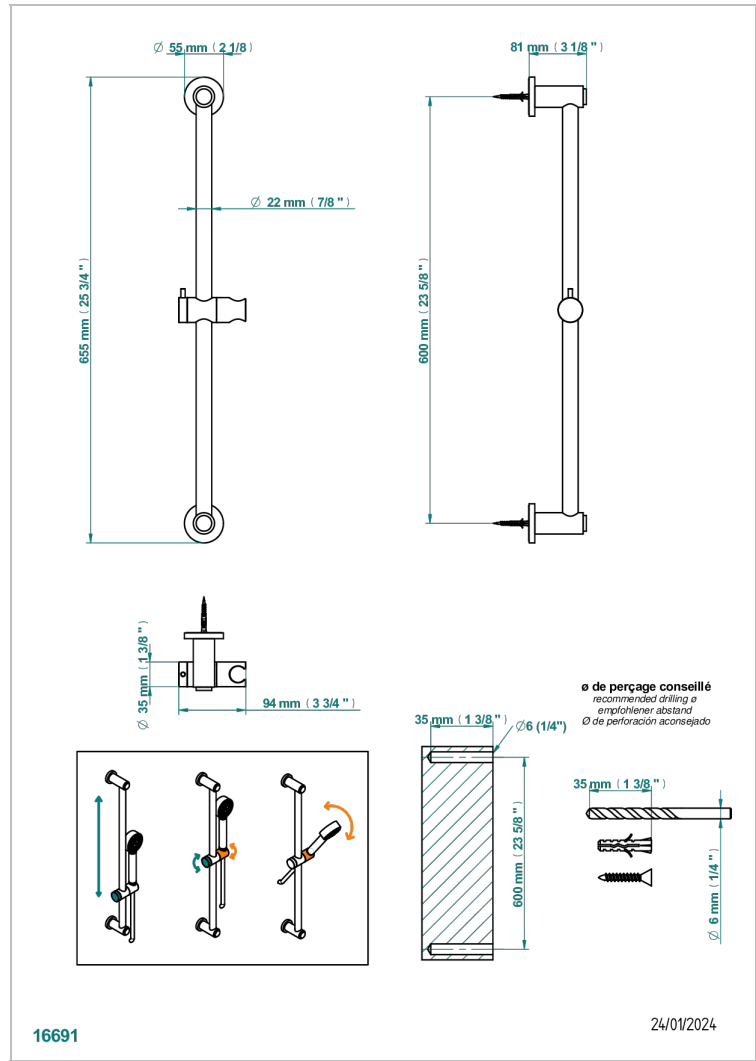

POMME GOLD LUSTER CRYSTAL

A46-258

60 cm SLIDE BAR AND HOOK

CHARACTERISTIC

- Pomme Gold luster crystal
- 60 cm SLIDE BAR AND HOOK

AVAILABLE FINITIONS

Black ceram - D30
Blush PVD - H62
Brass color PVD - H49
Brown bronze color PVD - F33
Chrome polished - A02
Chrome polished / gold polished - G02